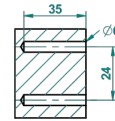

22877

04/11/2015

CHARACTERISTIC

- Tradition Crystal
- Metal toilet brush holder with brush with cover wall mounted

AVAILABLE FINITIONS

Black ceram - D30
Blush PVD - H62
Brass color PVD - H49
Brown bronze color PVD - F33
Chrome polished - A02
Chrome polished / gold polished - G02

Copper antique matt, coated - H07
Gold color PVD - H52
Gold mat - F07
Gold polished - F01
Graphite PVD - H64
Light coated bronze - D01

Matt Umber PVD - H67
Matt blush PVD - H60
Matt brass color PVD - H50
Matt brown bronze color PVD - F34
Matt chrome (American satin) - C02
Matt gold color PVD - H53

Matt graphite PVD - H65
Matt nickel (American satin) - C01
Matt nickel color PVD - H56
Natural smoked Brass - A13
Nickel antique / Sovereign - H28
Nickel color PVD - H55

Nickel polished - B01
Soft gold - F30
Soft matt gold - F31
Umber PVD - H66