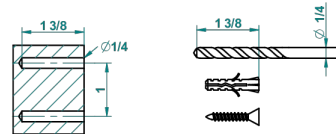

TRADITION CRYSTAL

A59-4720C

Metal toilet brush holder with brush with cover wall mounted

THG®
PARIS

22877

04/11/2015

CHARACTERISTIC

- Tradition Crystal
- Metal toilet brush holder with brush with cover wall mounted

AVAILABLE FINITIONS

Black ceram - D30
Blush PVD - H62
Brass color PVD - H49
Brown bronze color PVD - F33
Chrome polished - A02
Chrome polished / gold polished - G02

Copper antique matt, coated - H07
Gold color PVD - H52
Gold mat - F07
Gold polished - F01
Graphite PVD - H64
Light coated bronze - D01

Matt Umber PVD - H67
Matt blush PVD - H60
Matt brass color PVD - H50
Matt brown bronze color PVD - F34
Matt chrome (American satin) - C02
Matt gold color PVD - H53

Matt graphite PVD - H65
Matt nickel (American satin) - C01
Matt nickel color PVD - H56
Natural smoked Brass - A13
Nickel antique / Sovereign - H28
Nickel color PVD - H55

Nickel polished - B01
Soft gold - F30
Soft matt gold - F31
Umber PVD - H66