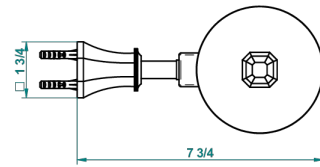

TRADITION CRYSTAL

A59-4720C

Metal toilet brush holder with brush with cover wall mounted

THG®
PARIS

22877

04/11/2015

CHARACTERISTIC

- Tradition Crystal
- Metal toilet brush holder with brush with cover wall mounted

AVAILABLE FINITIONS

Black ceram - D30
Blush PVD - H62
Brass color PVD - H49
Brown bronze color PVD - F33
Chrome polished - A02
Chrome polished / gold polished - G02

Copper antique matt, coated - H07
Gold color PVD - H52
Gold mat - F07
Gold polished - F01
Graphite PVD - H64
Light coated bronze - D01

Matt Umber PVD - H67
Matt blush PVD - H60
Matt brass color PVD - H50
Matt brown bronze color PVD - F34
Matt chrome (American satin) - C02
Matt gold color PVD - H53

Matt graphite PVD - H65
Matt nickel (American satin) - C01
Matt nickel color PVD - H56
Natural smoked Brass - A13
Nickel antique / Sovereign - H28
Nickel color PVD - H55

Nickel polished - B01
Soft gold - F30
Soft matt gold - F31
Umber PVD - H66