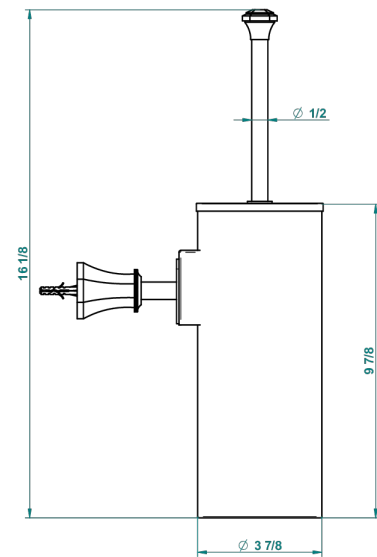

TRADITION CRYSTAL

A59-4720C

Metal toilet brush holder with brush with cover wall mounted

THG®
PARIS

22877

04/11/2015

CHARACTERISTIC

- Tradition Crystal
- Metal toilet brush holder with brush with cover wall mounted

AVAILABLE FINITIONS

Black ceram - D30
Blush PVD - H62
Brass color PVD - H49
Brown bronze color PVD - F33
Chrome polished - A02
Chrome polished / gold polished - G02

Copper antique matt, coated - H07
Gold color PVD - H52
Gold mat - F07
Gold polished - F01
Graphite PVD - H64
Light coated bronze - D01

Matt Umber PVD - H67
Matt blush PVD - H60
Matt brass color PVD - H50
Matt brown bronze color PVD - F34
Matt chrome (American satin) - C02
Matt gold color PVD - H53

Matt graphite PVD - H65
Matt nickel (American satin) - C01
Matt nickel color PVD - H56
Natural smoked Brass - A13
Nickel antique / Sovereign - H28
Nickel color PVD - H55

Nickel polished - B01
Soft gold - F30
Soft matt gold - F31
Umber PVD - H66