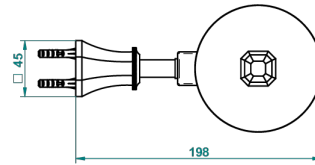

TRADITION WITH LEVER HANDLES

A58-4720C

Metal toilet brush holder with brush with cover wall mounted

THG®
PARIS

22877

04/11/2015

CHARACTERISTIC

- Tradition with lever handles
- Metal toilet brush holder with brush with cover wall mounted

AVAILABLE FINITIONS

Black ceram - D30
Blush PVD - H62
Brass color PVD - H49
Brown bronze color PVD - F33
Chrome polished - A02
Chrome polished / gold polished - G02

Copper antique matt, coated - H07
Gold color PVD - H52
Gold mat - F07
Gold polished - F01
Graphite PVD - H64
Light coated bronze - D01

Matt Umber PVD - H67
Matt blush PVD - H60
Matt brass color PVD - H50
Matt brown bronze color PVD - F34
Matt chrome (American satin) - C02
Matt gold color PVD - H53

Matt graphite PVD - H65
Matt nickel (American satin) - C01
Matt nickel color PVD - H56
Natural smoked Brass - A13
Nickel antique / Sovereign - H28
Nickel color PVD - H55

Nickel polished - B01
Soft gold - F30
Soft matt gold - F31
Umber PVD - H66