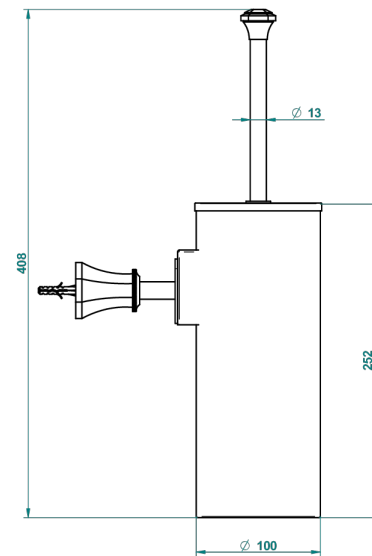

TRADITION WITH LEVER HANDLES

A58-4720C

Metal toilet brush holder with brush with cover wall mounted

THG®
PARIS

22877

04/11/2015

CHARACTERISTIC

- Tradition with lever handles
- Metal toilet brush holder with brush with cover wall mounted

AVAILABLE FINITIONS

Black ceram - D30
Blush PVD - H62
Brass color PVD - H49
Brown bronze color PVD - F33
Chrome polished - A02
Chrome polished / gold polished - G02

Copper antique matt, coated - H07
Gold color PVD - H52
Gold mat - F07
Gold polished - F01
Graphite PVD - H64
Light coated bronze - D01

Matt Umber PVD - H67
Matt blush PVD - H60
Matt brass color PVD - H50
Matt brown bronze color PVD - F34
Matt chrome (American satin) - C02
Matt gold color PVD - H53

Matt graphite PVD - H65
Matt nickel (American satin) - C01
Matt nickel color PVD - H56
Natural smoked Brass - A13
Nickel antique / Sovereign - H28
Nickel color PVD - H55

Nickel polished - B01
Soft gold - F30
Soft matt gold - F31
Umber PVD - H66