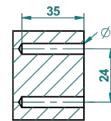

TRADITION WITH LEVER HANDLES

A58-4720C

Metal toilet brush holder with brush with cover wall mounted

THG®
PARIS

22877

04/11/2015

CHARACTERISTIC

- Tradition with lever handles
- Metal toilet brush holder with brush with cover wall mounted

AVAILABLE FINITIONS

Black ceram - D30
Blush PVD - H62
Brass color PVD - H49
Brown bronze color PVD - F33
Chrome polished - A02
Chrome polished / gold polished - G02

Copper antique matt, coated - H07
Gold color PVD - H52
Gold mat - F07
Gold polished - F01
Graphite PVD - H64
Light coated bronze - D01

Matt Umber PVD - H67
Matt blush PVD - H60
Matt brass color PVD - H50
Matt brown bronze color PVD - F34
Matt chrome (American satin) - C02
Matt gold color PVD - H53

Matt graphite PVD - H65
Matt nickel (American satin) - C01
Matt nickel color PVD - H56
Natural smoked Brass - A13
Nickel antique / Sovereign - H28
Nickel color PVD - H55

Nickel polished - B01
Soft gold - F30
Soft matt gold - F31
Umber PVD - H66