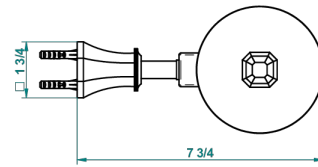

TRADITION WITH LEVER HANDLES

A58-4720C

Metal toilet brush holder with brush with cover wall mounted

22877

04/11/2015

CHARACTERISTIC

- Tradition with lever handles
- Metal toilet brush holder with brush with cover wall mounted

AVAILABLE FINITIONS

Black ceram - D30
Blush PVD - H62
Brass color PVD - H49
Brown bronze color PVD - F33
Chrome polished - A02
Chrome polished / gold polished - G02

Copper antique matt, coated - H07
Gold color PVD - H52
Gold mat - F07
Gold polished - F01
Graphite PVD - H64
Light coated bronze - D01

Matt Umber PVD - H67
Matt blush PVD - H60
Matt brass color PVD - H50
Matt brown bronze color PVD - F34
Matt chrome (American satin) - C02
Matt gold color PVD - H53

Matt graphite PVD - H65
Matt nickel (American satin) - C01
Matt nickel color PVD - H56
Natural smoked Brass - A13
Nickel antique / Sovereign - H28
Nickel color PVD - H55

Nickel polished - B01
Soft gold - F30
Soft matt gold - F31
Umber PVD - H66