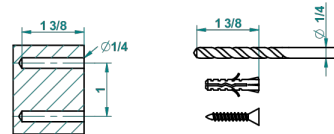

TRADITION WITH LEVER HANDLES

A58-4720C

Metal toilet brush holder with brush with cover wall mounted

22877

04/11/2015

CHARACTERISTIC

- Tradition with lever handles
- Metal toilet brush holder with brush with cover wall mounted

AVAILABLE FINITIONS

Black ceram - D30
Blush PVD - H62
Brass color PVD - H49
Brown bronze color PVD - F33
Chrome polished - A02
Chrome polished / gold polished - G02

Copper antique matt, coated - H07
Gold color PVD - H52
Gold mat - F07
Gold polished - F01
Graphite PVD - H64
Light coated bronze - D01

Matt Umber PVD - H67
Matt blush PVD - H60
Matt brass color PVD - H50
Matt brown bronze color PVD - F34
Matt chrome (American satin) - C02
Matt gold color PVD - H53

Matt graphite PVD - H65
Matt nickel (American satin) - C01
Matt nickel color PVD - H56
Natural smoked Brass - A13
Nickel antique / Sovereign - H28
Nickel color PVD - H55

Nickel polished - B01
Soft gold - F30
Soft matt gold - F31
Umber PVD - H66