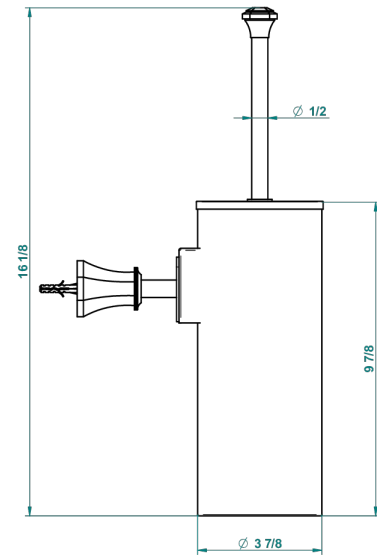

TRADITION WITH LEVER HANDLES

A58-4720C

Metal toilet brush holder with brush with cover wall mounted

22877

04/11/2015

CHARACTERISTIC

- Tradition with lever handles
- Metal toilet brush holder with brush with cover wall mounted

AVAILABLE FINITIONS

Black ceram - D30
Blush PVD - H62
Brass color PVD - H49
Brown bronze color PVD - F33
Chrome polished - A02
Chrome polished / gold polished - G02

Copper antique matt, coated - H07
Gold color PVD - H52
Gold mat - F07
Gold polished - F01
Graphite PVD - H64
Light coated bronze - D01

Matt Umber PVD - H67
Matt blush PVD - H60
Matt brass color PVD - H50
Matt brown bronze color PVD - F34
Matt chrome (American satin) - C02
Matt gold color PVD - H53

Matt graphite PVD - H65
Matt nickel (American satin) - C01
Matt nickel color PVD - H56
Natural smoked Brass - A13
Nickel antique / Sovereign - H28
Nickel color PVD - H55

Nickel polished - B01
Soft gold - F30
Soft matt gold - F31
Umber PVD - H66