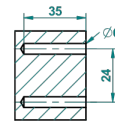

22877

04/11/2015

CHARACTERISTIC

- Tradition
- Metal toilet brush holder with brush with cover wall mounted

AVAILABLE FINITIONS

Black ceram - D30
Blush PVD - H62
Brass color PVD - H49
Brown bronze color PVD - F33
Chrome polished - A02
Chrome polished / gold polished - G02

Copper antique matt, coated - H07
Gold color PVD - H52
Gold mat - F07
Gold polished - F01
Graphite PVD - H64
Light coated bronze - D01

Matt Umber PVD - H67
Matt blush PVD - H60
Matt brass color PVD - H50
Matt brown bronze color PVD - F34
Matt chrome (American satin) - C02
Matt gold color PVD - H53

Matt graphite PVD - H65
Matt nickel (American satin) - C01
Matt nickel color PVD - H56
Natural smoked Brass - A13
Nickel antique / Sovereign - H28
Nickel color PVD - H55

Nickel polished - B01
Soft gold - F30
Soft matt gold - F31
Umber PVD - H66