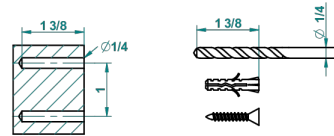

22877

04/11/2015

CHARACTERISTIC

- Tradition
- Metal toilet brush holder with brush with cover wall mounted

AVAILABLE FINITIONS

Black ceram - D30
Blush PVD - H62
Brass color PVD - H49
Brown bronze color PVD - F33
Chrome polished - A02
Chrome polished / gold polished - G02

Copper antique matt, coated - H07
Gold color PVD - H52
Gold mat - F07
Gold polished - F01
Graphite PVD - H64
Light coated bronze - D01

Matt Umber PVD - H67
Matt blush PVD - H60
Matt brass color PVD - H50
Matt brown bronze color PVD - F34
Matt chrome (American satin) - C02
Matt gold color PVD - H53

Matt graphite PVD - H65
Matt nickel (American satin) - C01
Matt nickel color PVD - H56
Natural smoked Brass - A13
Nickel antique / Sovereign - H28
Nickel color PVD - H55

Nickel polished - B01
Soft gold - F30
Soft matt gold - F31
Umber PVD - H66