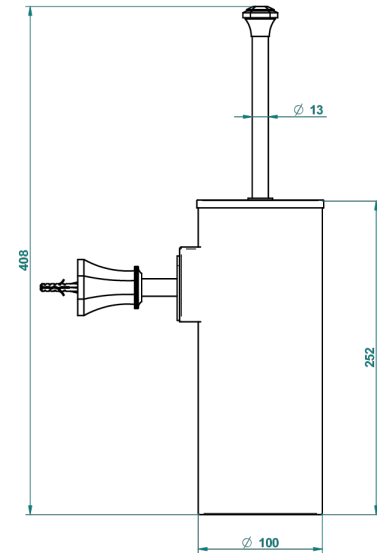

ART DECO CRYSTAL

A56-4720C

Metal toilet brush holder with brush with cover wall mounted

THG®
PARIS

22877

04/11/2015

CHARACTERISTIC

- Art Déco Crystal
- Metal toilet brush holder with brush with cover wall mounted

AVAILABLE FINITIONS

Black ceram - D30
Blush PVD - H62
Brass color PVD - H49
Brown bronze color PVD - F33
Chrome polished - A02
Chrome polished / gold polished - G02

Copper antique matt, coated - H07
Gold color PVD - H52
Gold mat - F07
Gold polished - F01
Graphite PVD - H64
Light coated bronze - D01

Matt Umber PVD - H67
Matt blush PVD - H60
Matt brass color PVD - H50
Matt brown bronze color PVD - F34
Matt chrome (American satin) - C02
Matt gold color PVD - H53

Matt graphite PVD - H65
Matt nickel (American satin) - C01
Matt nickel color PVD - H56
Natural smoked Brass - A13
Nickel antique / Sovereign - H28
Nickel color PVD - H55

Nickel polished - B01
Soft gold - F30
Soft matt gold - F31
Umber PVD - H66