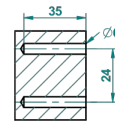

ART DECO CRYSTAL

A56-4720C

Metal toilet brush holder with brush with cover wall mounted

THG®
PARIS

22877

04/11/2015

CHARACTERISTIC

- Art Déco Crystal
- Metal toilet brush holder with brush with cover wall mounted

AVAILABLE FINITIONS

Black ceram - D30
Blush PVD - H62
Brass color PVD - H49
Brown bronze color PVD - F33
Chrome polished - A02
Chrome polished / gold polished - G02

Copper antique matt, coated - H07
Gold color PVD - H52
Gold mat - F07
Gold polished - F01
Graphite PVD - H64
Light coated bronze - D01

Matt Umber PVD - H67
Matt blush PVD - H60
Matt brass color PVD - H50
Matt brown bronze color PVD - F34
Matt chrome (American satin) - C02
Matt gold color PVD - H53

Matt graphite PVD - H65
Matt nickel (American satin) - C01
Matt nickel color PVD - H56
Natural smoked Brass - A13
Nickel antique / Sovereign - H28
Nickel color PVD - H55

Nickel polished - B01
Soft gold - F30
Soft matt gold - F31
Umber PVD - H66