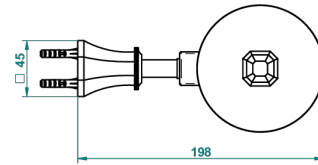

ART DECO CRYSTAL

A56-4720C

Metal toilet brush holder with brush with cover wall mounted

THG®
PARIS

22877

04/11/2015

CHARACTERISTIC

- Art Déco Crystal
- Metal toilet brush holder with brush with cover wall mounted

AVAILABLE FINITIONS

Black ceram - D30
Blush PVD - H62
Brass color PVD - H49
Brown bronze color PVD - F33
Chrome polished - A02
Chrome polished / gold polished - G02

Copper antique matt, coated - H07
Gold color PVD - H52
Gold mat - F07
Gold polished - F01
Graphite PVD - H64
Light coated bronze - D01

Matt Umber PVD - H67
Matt blush PVD - H60
Matt brass color PVD - H50
Matt brown bronze color PVD - F34
Matt chrome (American satin) - C02
Matt gold color PVD - H53

Matt graphite PVD - H65
Matt nickel (American satin) - C01
Matt nickel color PVD - H56
Natural smoked Brass - A13
Nickel antique / Sovereign - H28
Nickel color PVD - H55

Nickel polished - B01
Soft gold - F30
Soft matt gold - F31
Umber PVD - H66