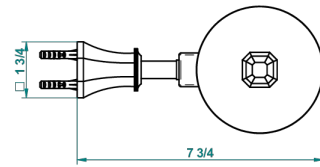

ART DECO CRYSTAL

A56-4720C

Metal toilet brush holder with brush with cover wall mounted

THG®
PARIS

22877

04/11/2015

CHARACTERISTIC

- Art Déco Crystal
- Metal toilet brush holder with brush with cover wall mounted

AVAILABLE FINITIONS

Black ceram - D30
Blush PVD - H62
Brass color PVD - H49
Brown bronze color PVD - F33
Chrome polished - A02
Chrome polished / gold polished - G02

Copper antique matt, coated - H07
Gold color PVD - H52
Gold mat - F07
Gold polished - F01
Graphite PVD - H64
Light coated bronze - D01

Matt Umber PVD - H67
Matt blush PVD - H60
Matt brass color PVD - H50
Matt brown bronze color PVD - F34
Matt chrome (American satin) - C02
Matt gold color PVD - H53

Matt graphite PVD - H65
Matt nickel (American satin) - C01
Matt nickel color PVD - H56
Natural smoked Brass - A13
Nickel antique / Sovereign - H28
Nickel color PVD - H55

Nickel polished - B01
Soft gold - F30
Soft matt gold - F31
Umber PVD - H66