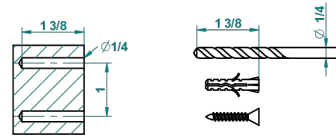

ART DECO CRYSTAL

A56-4720C

Metal toilet brush holder with brush with cover wall mounted

THG®
PARIS

22877

04/11/2015

CHARACTERISTIC

- Art Déco Crystal
- Metal toilet brush holder with brush with cover wall mounted

AVAILABLE FINITIONS

Black ceram - D30
Blush PVD - H62
Brass color PVD - H49
Brown bronze color PVD - F33
Chrome polished - A02
Chrome polished / gold polished - G02

Copper antique matt, coated - H07
Gold color PVD - H52
Gold mat - F07
Gold polished - F01
Graphite PVD - H64
Light coated bronze - D01

Matt Umber PVD - H67
Matt blush PVD - H60
Matt brass color PVD - H50
Matt brown bronze color PVD - F34
Matt chrome (American satin) - C02
Matt gold color PVD - H53

Matt graphite PVD - H65
Matt nickel (American satin) - C01
Matt nickel color PVD - H56
Natural smoked Brass - A13
Nickel antique / Sovereign - H28
Nickel color PVD - H55

Nickel polished - B01
Soft gold - F30
Soft matt gold - F31
Umber PVD - H66