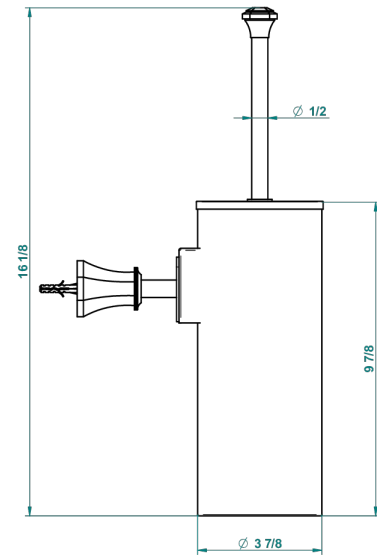

ART DECO CRYSTAL

A56-4720C

Metal toilet brush holder with brush with cover wall mounted

THG®
PARIS

22877

04/11/2015

CHARACTERISTIC

- Art Déco Crystal
- Metal toilet brush holder with brush with cover wall mounted

AVAILABLE FINITIONS

Black ceram - D30
Blush PVD - H62
Brass color PVD - H49
Brown bronze color PVD - F33
Chrome polished - A02
Chrome polished / gold polished - G02

Copper antique matt, coated - H07
Gold color PVD - H52
Gold mat - F07
Gold polished - F01
Graphite PVD - H64
Light coated bronze - D01

Matt Umber PVD - H67
Matt blush PVD - H60
Matt brass color PVD - H50
Matt brown bronze color PVD - F34
Matt chrome (American satin) - C02
Matt gold color PVD - H53

Matt graphite PVD - H65
Matt nickel (American satin) - C01
Matt nickel color PVD - H56
Natural smoked Brass - A13
Nickel antique / Sovereign - H28
Nickel color PVD - H55

Nickel polished - B01
Soft gold - F30
Soft matt gold - F31
Umber PVD - H66