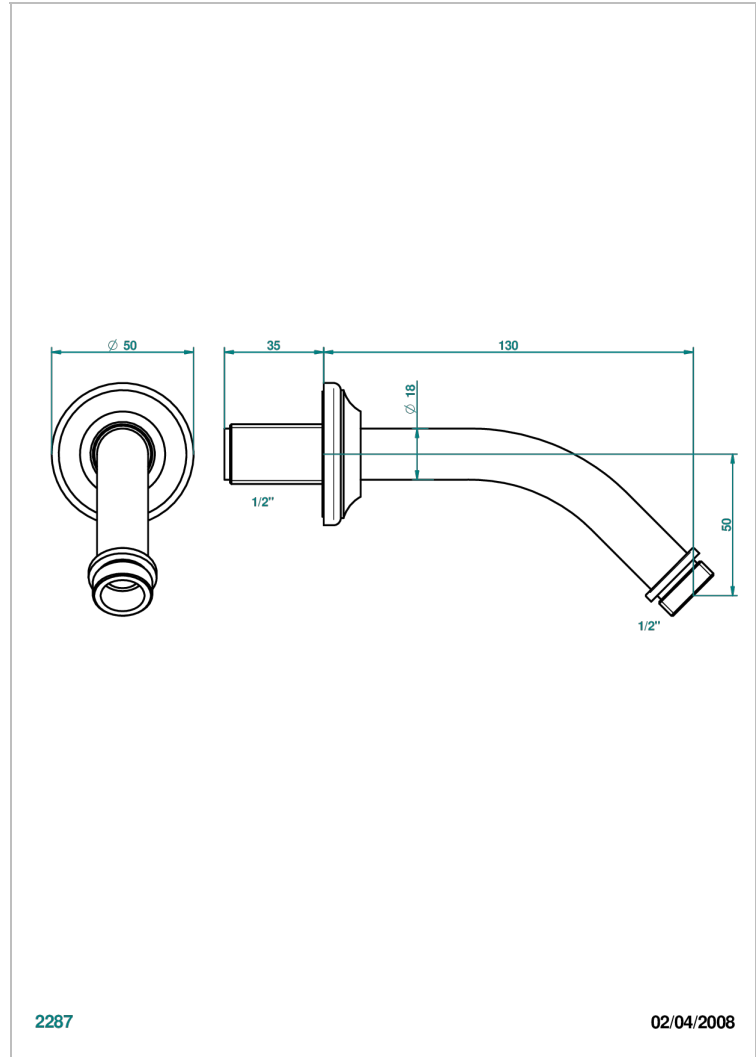

# CHARLESTON WITH LEVER

G75-82

Wall mounted shower arm 1/2", length: 120 mm, 45°

## CHARACTERISTIC

- Charleston with lever
- Wall mounted shower arm 1/2", length: 120 mm, 45°