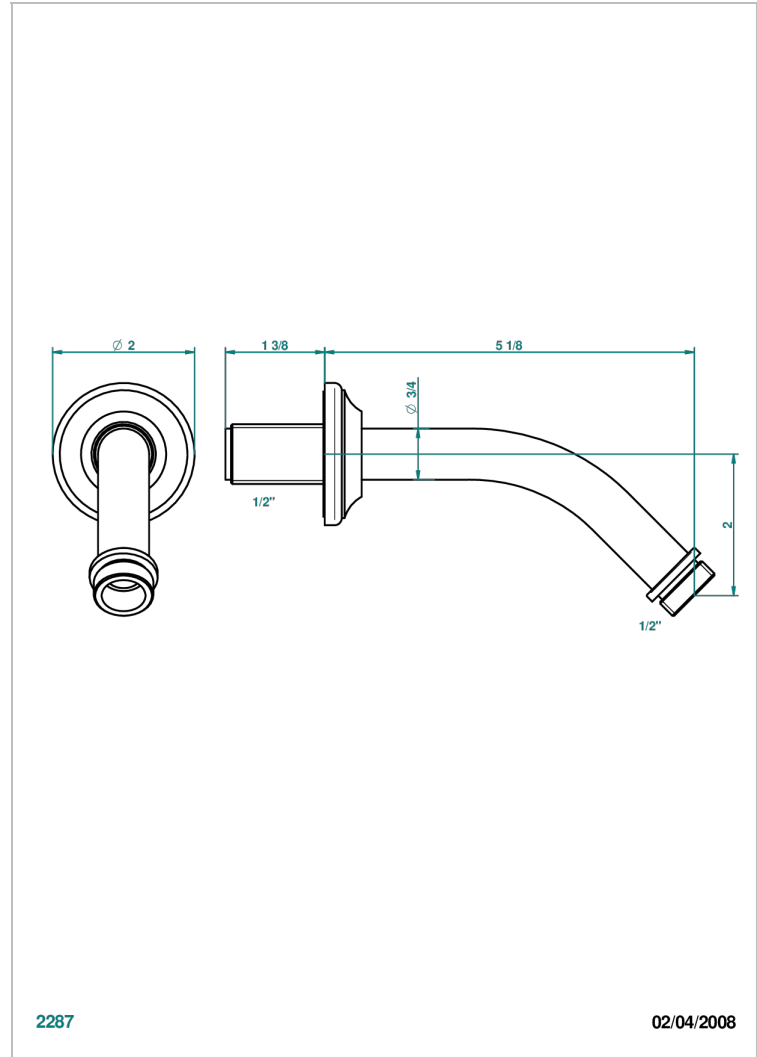

CHARLESTON WITH LEVER

G75-82

Wall mounted shower arm 1/2", length: 120 mm, 45°

2287

02/04/2008

CHARACTERISTIC

- Charleston with lever
- Wall mounted shower arm 1/2", length: 120 mm, 45°

AVAILABLE FINITIONS