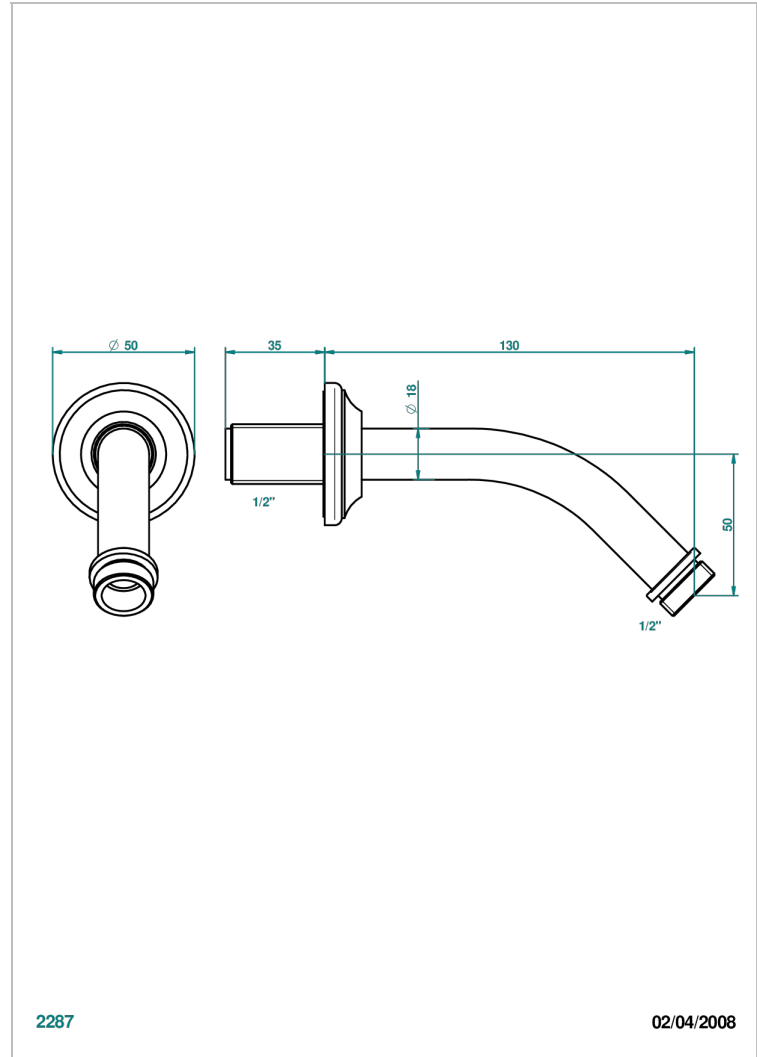

CHARLESTON WITH LEVER

G75-82

Wall mounted shower arm 1/2", length: 120 mm, 45°

THG[®]
PARIS

CHARACTERISTIC

- Charleston with lever
- Wall mounted shower arm 1/2", length: 120 mm, 45°

AVAILABLE FINITIONS

Antique nickel - H28
Black ceram - D30
Blush PVD - H62
Brass color PVD - H49
Brown bronze color PVD - F33
Gold color PVD - H52