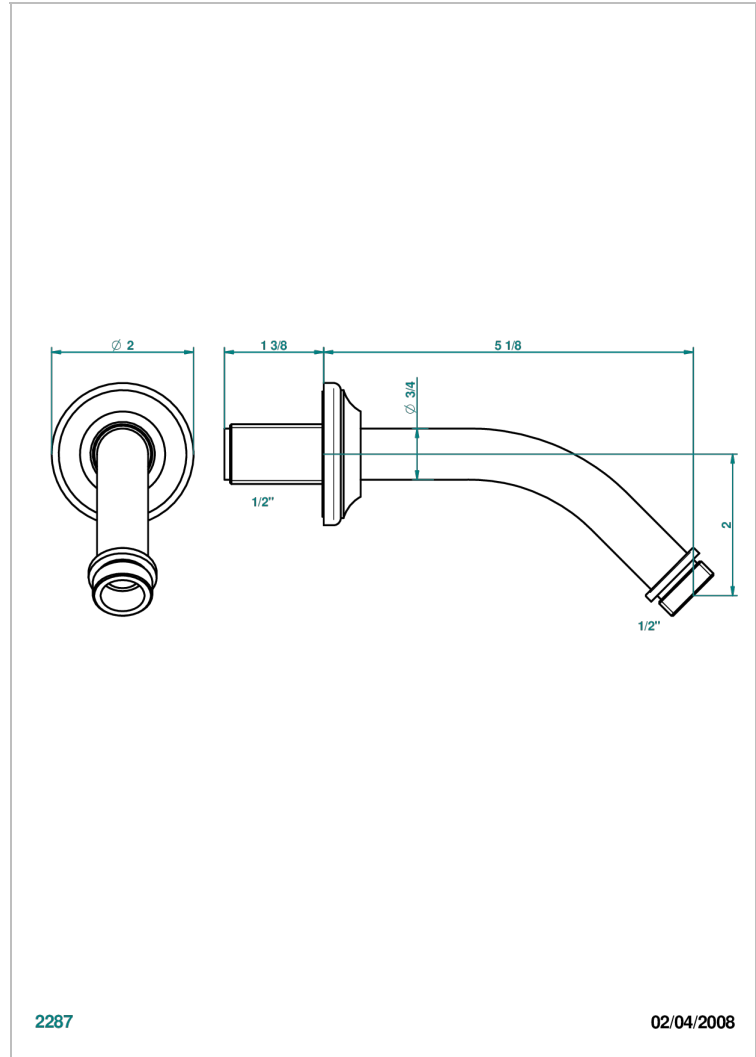

CHARLESTON WITH LEVER

G75-82

Wall mounted shower arm 1/2", length: 120 mm, 45°

2287

02/04/2008

CHARACTERISTIC

- Charleston with lever
- Wall mounted shower arm 1/2", length: 120 mm, 45°

AVAILABLE FINITIONS