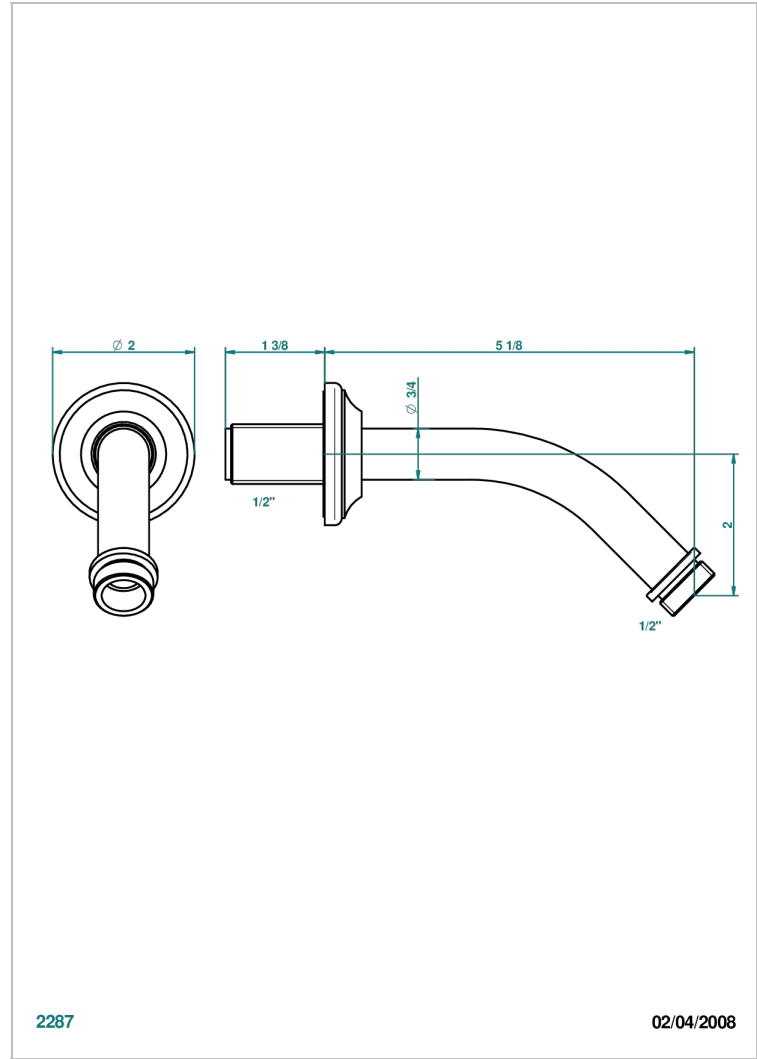

# 1900

G25-82

Wall mounted shower arm 1/2", length: 120 mm, 45°

## CHARACTERISTIC

- 1900
- Wall mounted shower arm 1/2", length: 120 mm, 45°