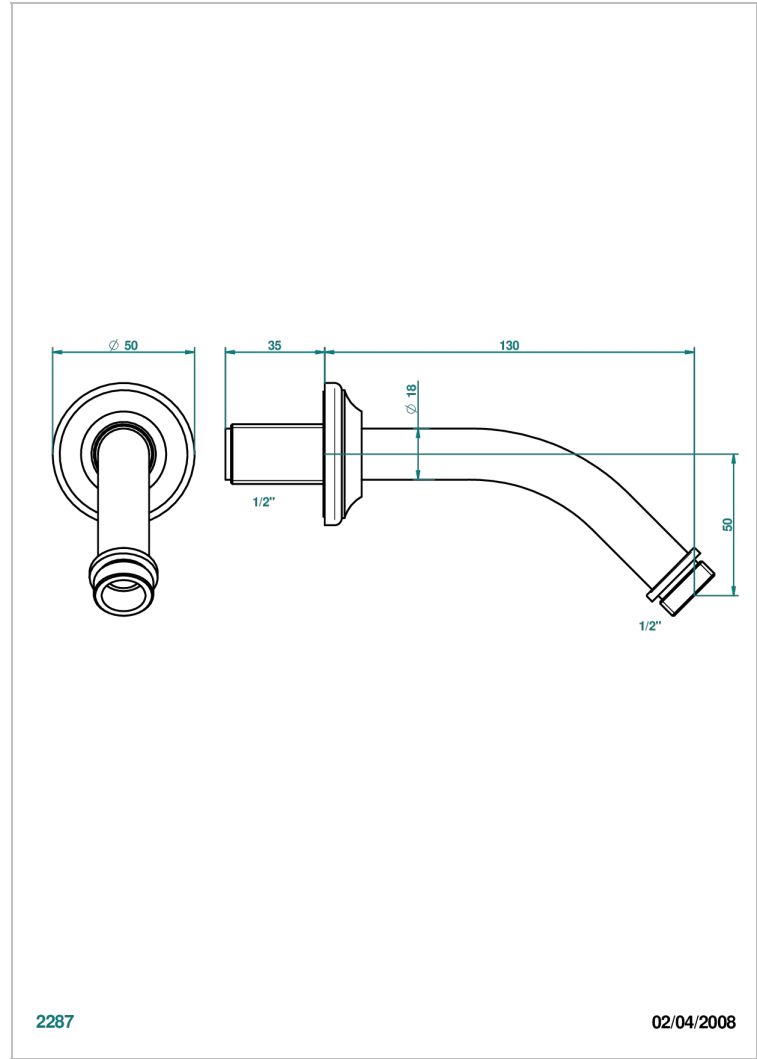

1900

G25-82

Wall mounted shower arm 1/2", length: 120 mm, 45°

CHARACTERISTIC

- 1900
- Wall mounted shower arm 1/2", length: 120 mm, 45°

AVAILABLE FINITIONS

Antique nickel - H28
Black ceram - D30
Blush PVD - H62
Brass color PVD - H49
Brown bronze color PVD - F33
Gold color PVD - H52