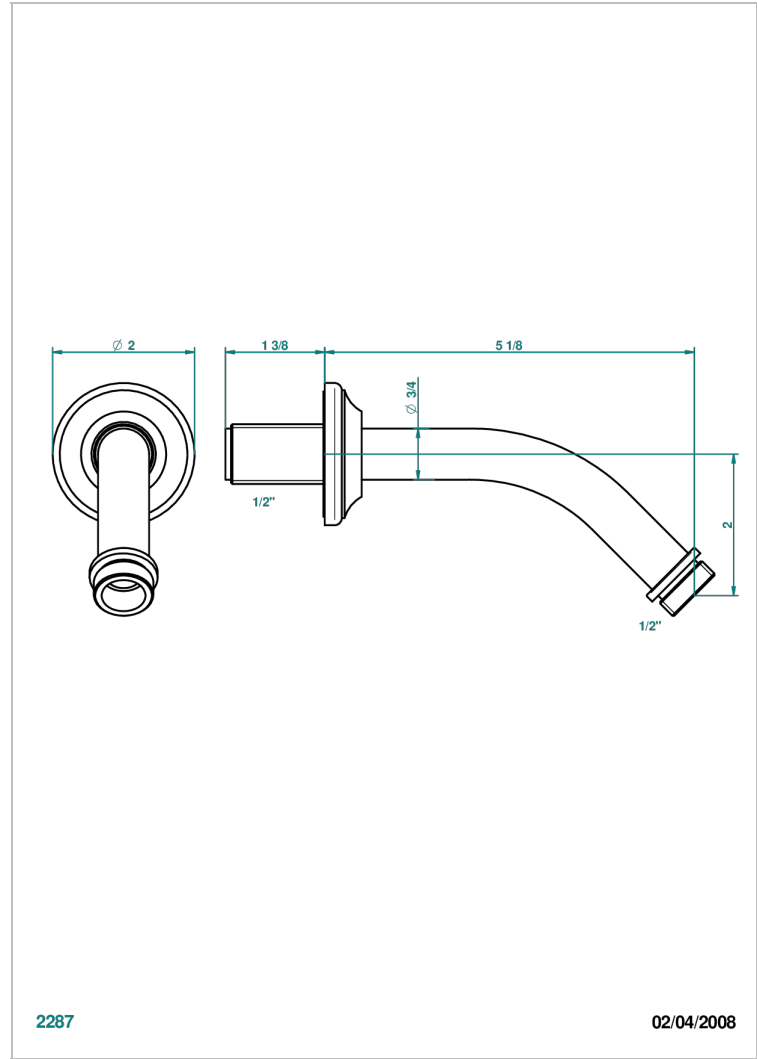

1900

G25-82

Wall mounted shower arm 1/2", length: 120 mm, 45°

2287

02/04/2008

CHARACTERISTIC

- 1900
- Wall mounted shower arm 1/2", length: 120 mm, 45°

AVAILABLE FINITIONS