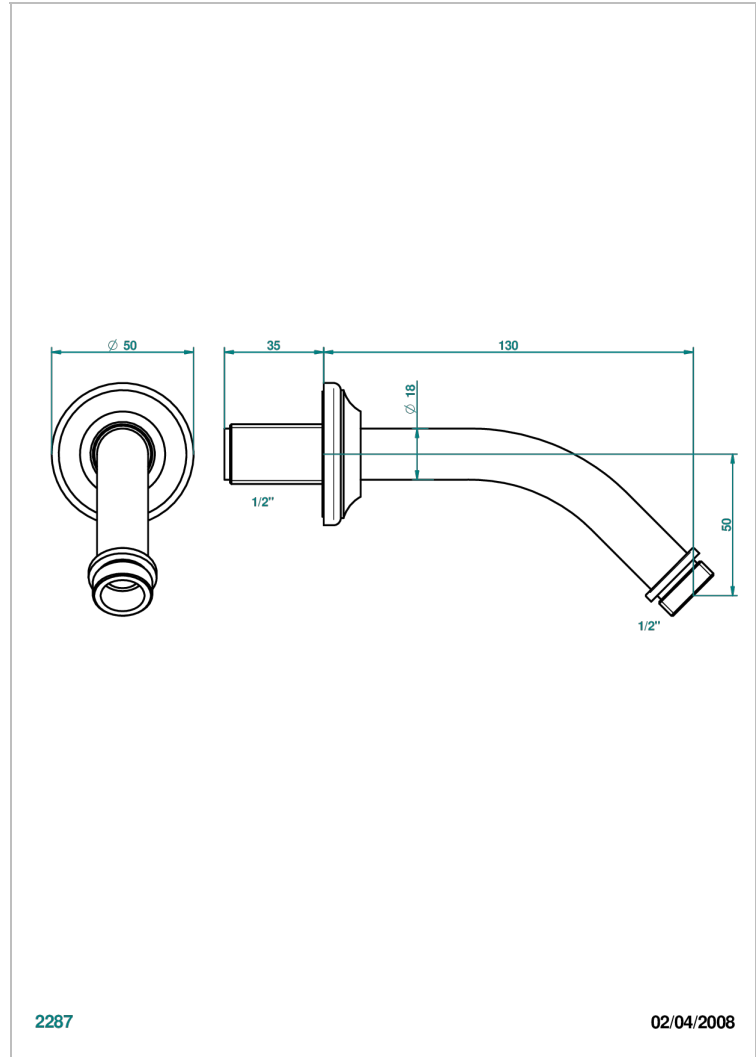

BROADWAY WITH LEVER

A04-82

Wall mounted shower arm 1/2", length: 120 mm, 45°

2287

02/04/2008

CHARACTERISTIC

- Broadway with Lever
- Wall mounted shower arm 1/2", length: 120 mm, 45°

AVAILABLE FINITIONS