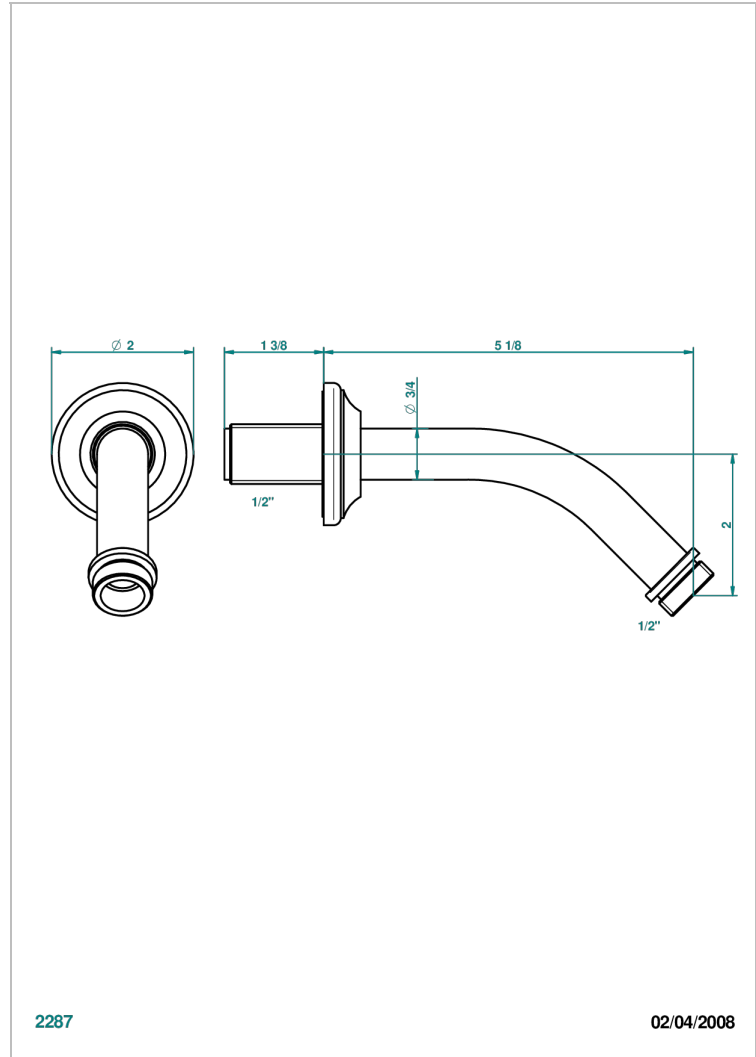

BROADWAY WITH LEVER

A04-82

Wall mounted shower arm 1/2", length: 120 mm, 45°

2287

02/04/2008

CHARACTERISTIC

- Broadway with Lever
- Wall mounted shower arm 1/2", length: 120 mm, 45°

AVAILABLE FINITIONS