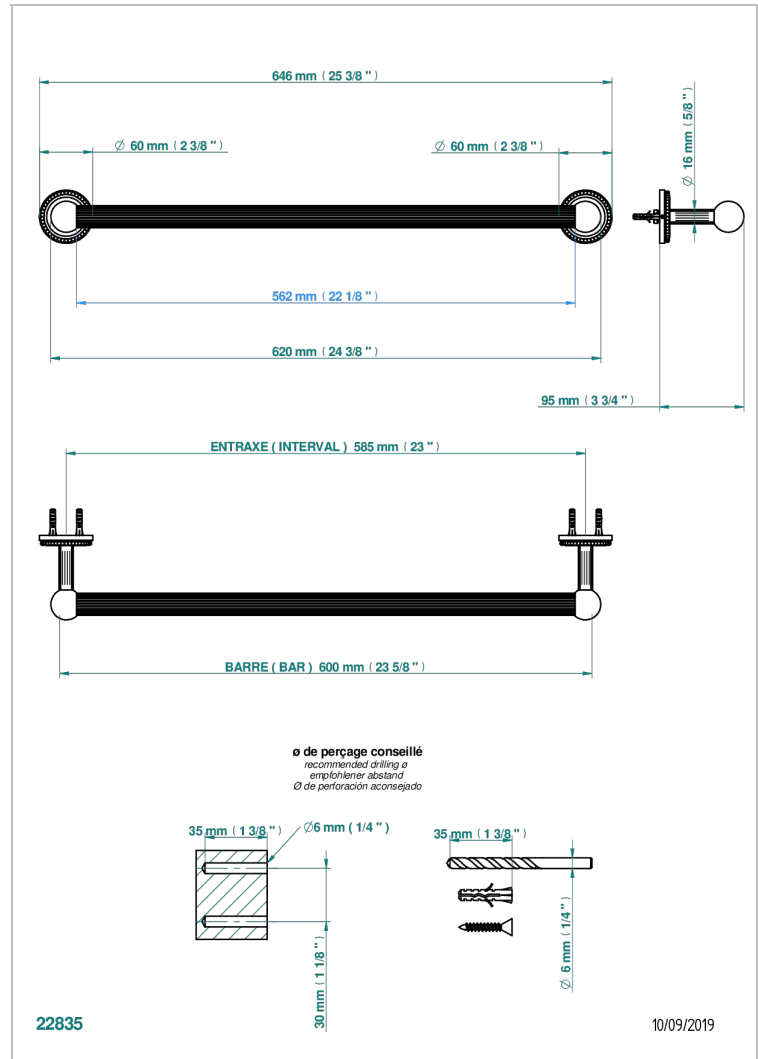

# AMOUR DE TRIANON

G24-526/60

Towel bar, 24" long

THG<sup>®</sup>  
PARIS

## CHARACTERISTIC

- Amour de Trianon
- Towel bar, 24" long