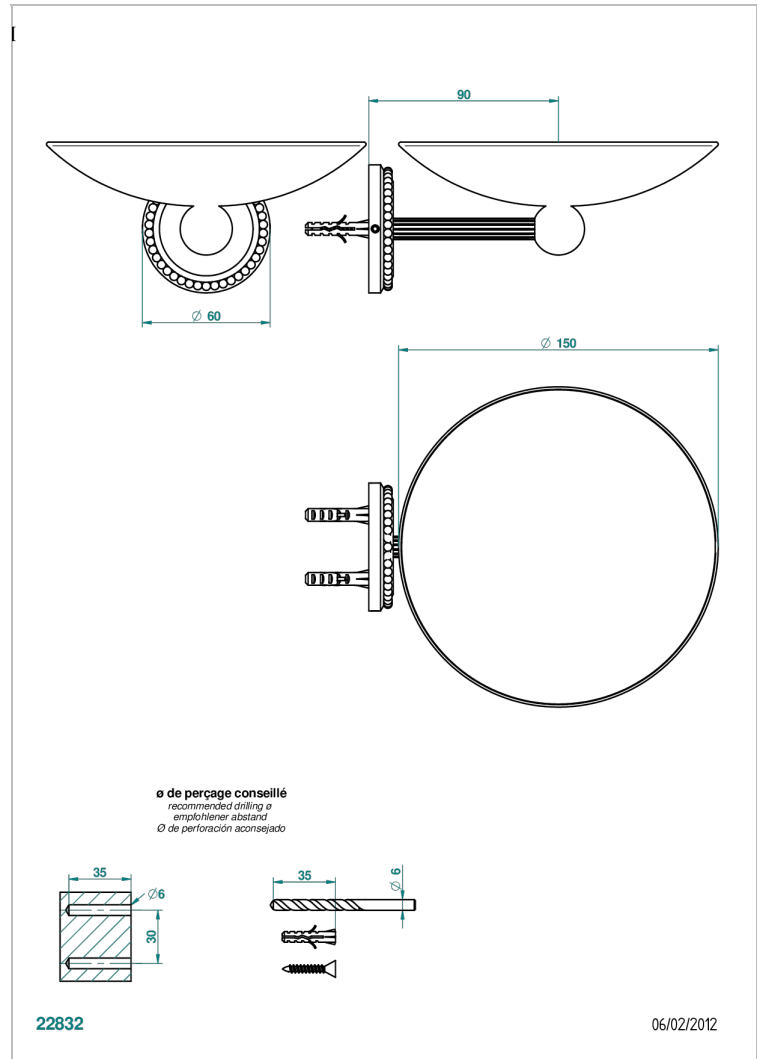

AMOUR DE TRIANON

G24-546GM

Soap dish, wall mounted, 6" diameter

THG[®]
PARIS

CHARACTERISTIC

- Amour de Trianon
- Soap dish, wall mounted, 6" diameter

AVAILABLE FINITIONS

Black ceram - D30
Chrome polished - A02
Chrome polished / gold polished - G02
Copper antique matt, coated - H07
Gold mat - F07
Gold polished - F01