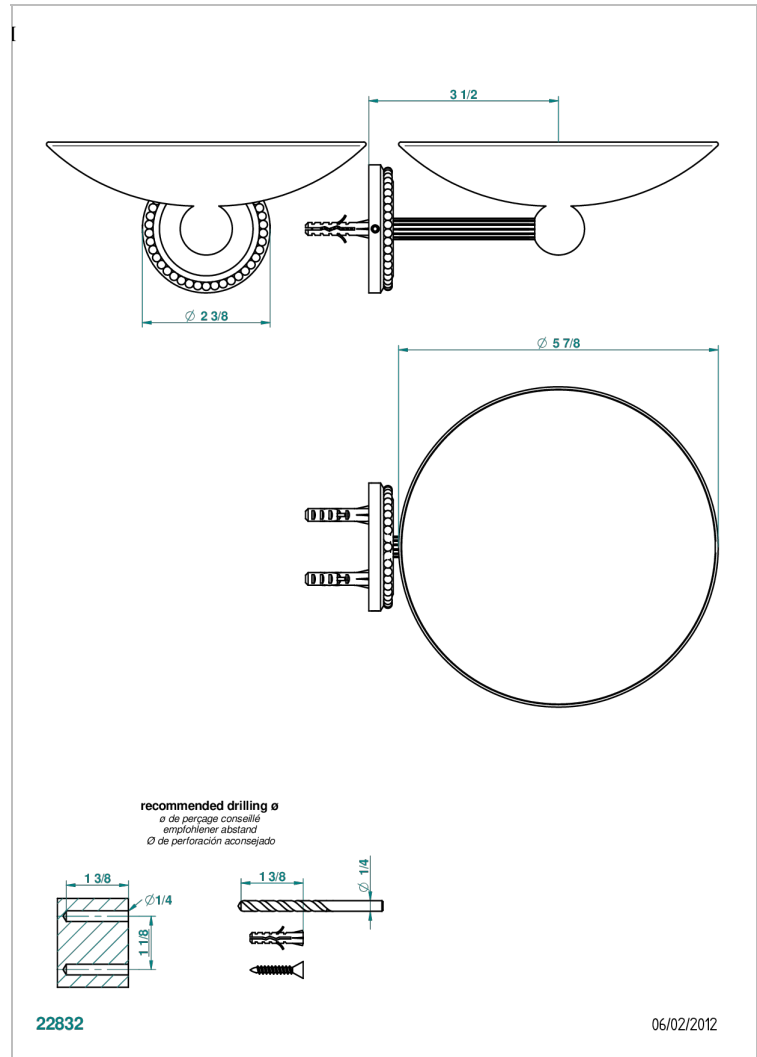

AMOUR DE TRIANON

G24-546GM

Soap dish, wall mounted, 6" diameter

THG[®]
PARIS

CHARACTERISTIC

- Amour de Trianon
- Soap dish, wall mounted, 6" diameter

AVAILABLE FINITIONS

Black ceram - D30
Chrome polished - A02
Chrome polished / gold polished - G02
Copper antique matt, coated - H07
Gold mat - F07
Gold polished - F01