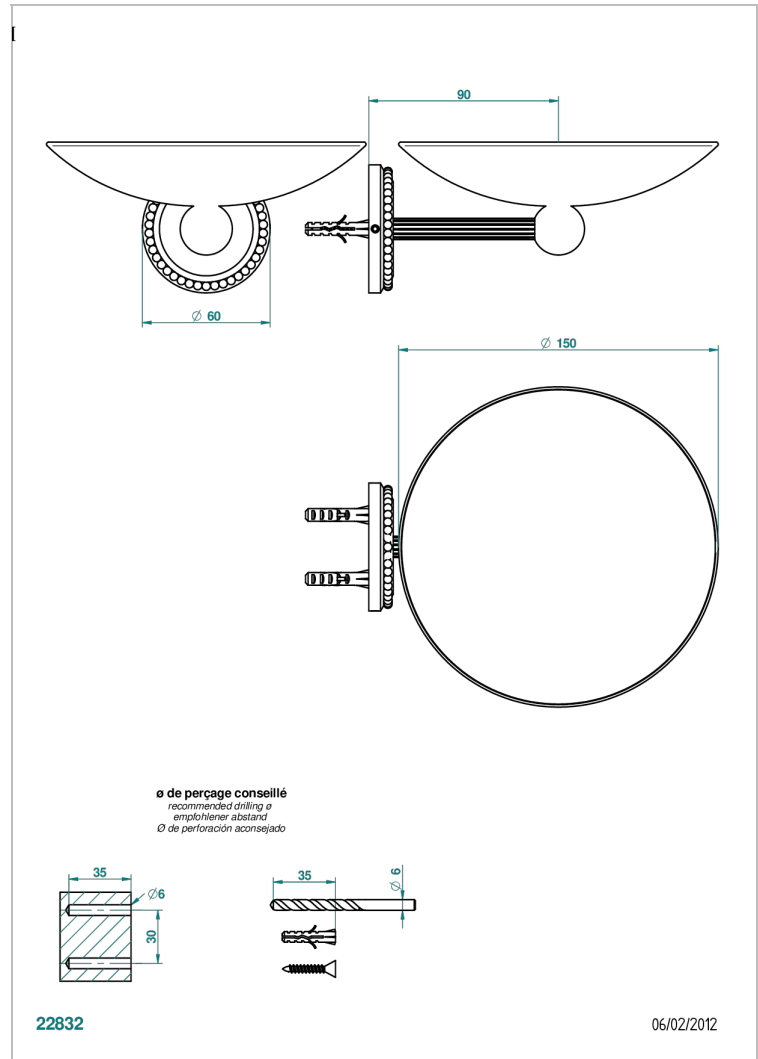

AMOUR DE TRIANON

G24-546GM

Wall mounted soap dish, \varnothing 150 mm

THG[®]
PARIS

CHARACTERISTIC

- Amour de Trianon
- Wall mounted soap dish, \varnothing 150 mm

AVAILABLE FINITIONS

Antique nickel - H28
Black ceram - D30
Lacquered light bronze - D01
Matt chrome - C02
Matt gold - F07
Matt nickel (color finish) - C01