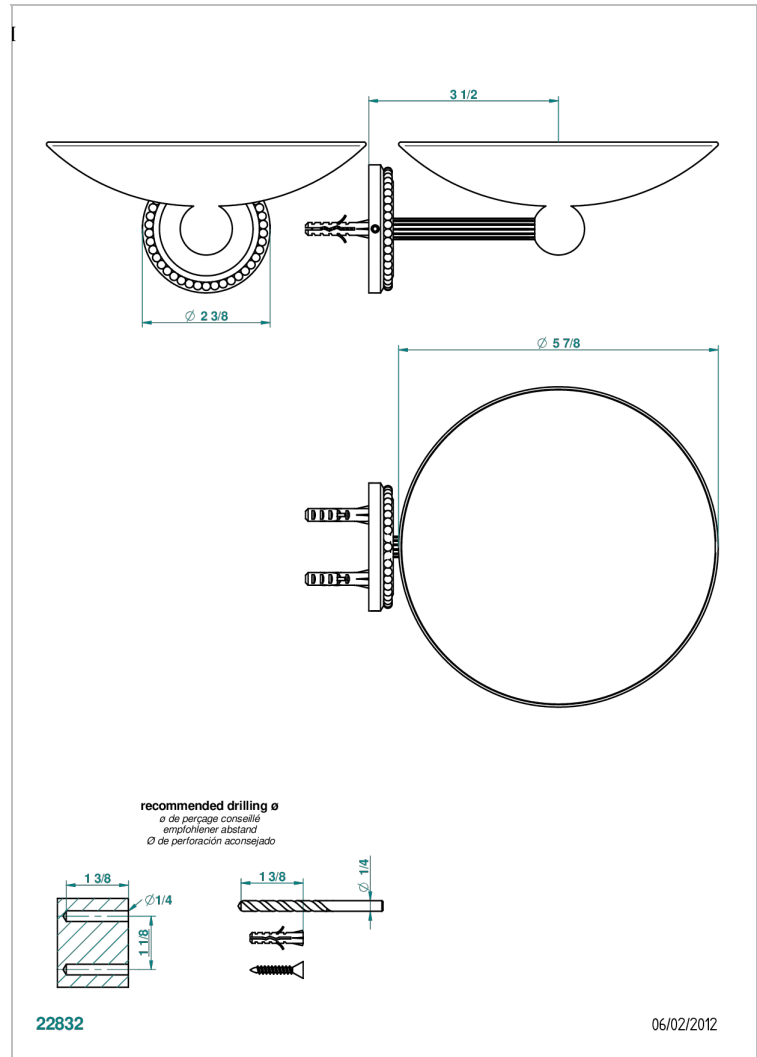

AMOUR DE TRIANON

G24-546GM

Wall mounted soap dish, \varnothing 150 mm

THG[®]
PARIS

CHARACTERISTIC

- Amour de Trianon
- Wall mounted soap dish, \varnothing 150 mm

AVAILABLE FINITIONS

Antique nickel - H28
Black ceram - D30
Lacquered light bronze - D01
Matt chrome - C02
Matt gold - F07
Matt nickel (color finish) - C01