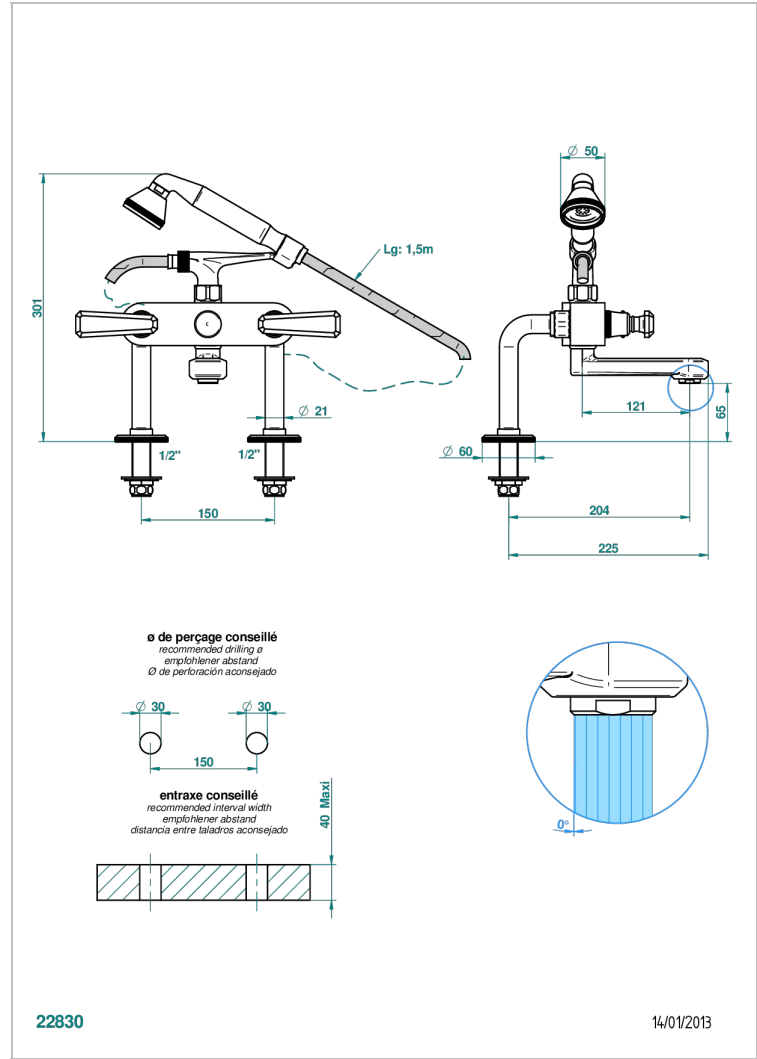

TRADITION WITH LEVER

A58-13G

Rim mounted 2-hole bath/telephone shower mixer, shower and hose

CHARACTERISTIC

- ACS : 21ACCLY034

TECHNICAL SPECS

- Recommandé : 3 bars (max. 5 bars) - Advised : 43,5 psi (max. 72 psi)
- Bec : 35 l/min à 3 bars - Douchette : 9,5 l/min à 3 bars
- Spout : 9.26 gpm at 43.5 psi - Handshower : 2.5 gpm at 43.5 psi

STANDARDS

AVAILABLE FINITIONS

Antique nickel - H28
Black ceram - D30
Blush PVD - H62
Brass color PVD - H49
Brown bronze color PVD - F33
Gold color PVD - H52

Graphite PVD - H64
Lacquered light bronze - D01
Matt Umber PVD - H67
Matt blush PVD - H60
Matt brass color PVD - H50
Matt brown bronze color PVD - F34