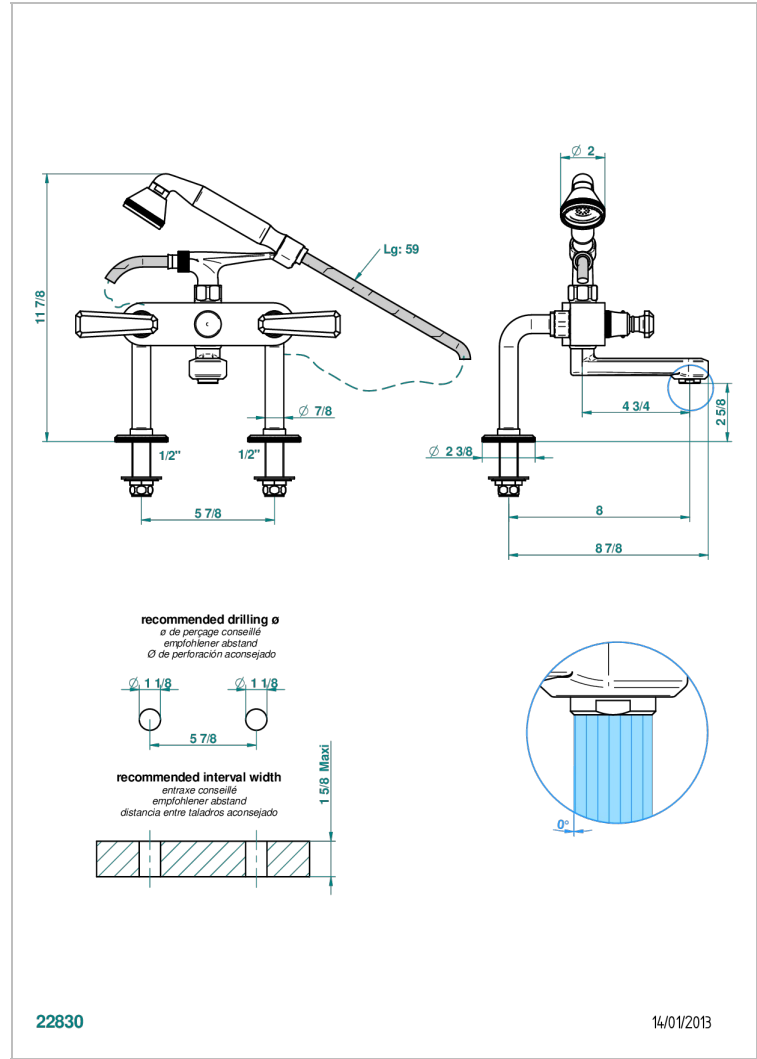

# TRADITION WITH LEVER

A58-13G

Rim mounted 2-hole bath/telephone shower mixer, shower and hose

THG<sup>®</sup>  
PARIS

## CHARACTERISTIC

- ACS : 21ACCLY034

## TECHNICAL SPECS

- Recommandé : 3 bars (max. 5 bars) - Advised : 43,5 psi (max. 72 psi)
- Bec : 35 l/min à 3 bars - Douchette : 9,5 l/min à 3 bars
- Spout : 9.26 gpm at 43.5 psi - Handshower : 2.5 gpm at 43.5 psi