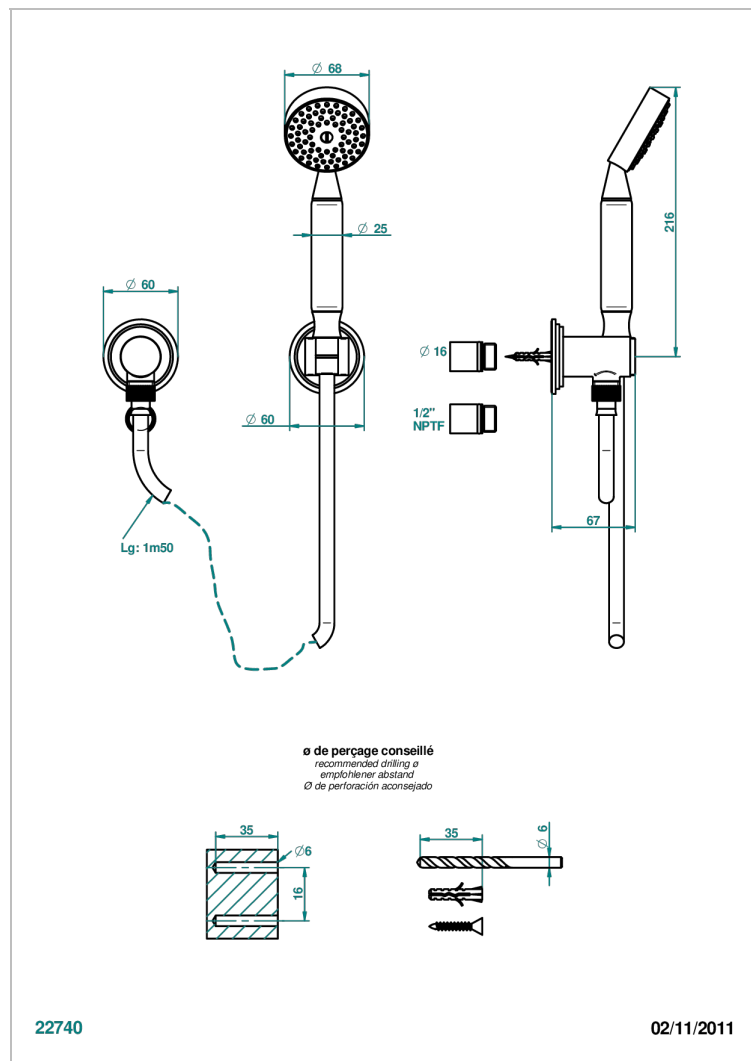

FAUBOURG METAL WITH LEVER HANDLES

G2U-52/US

Wall mounted handshower with separate fixed hook

CHARACTERISTIC

- Faubourg Metal with lever handles
- Wall mounted handshower with separate fixed hook

TECHNICAL SPECS

- Recommandé : 3 bars (max. 5 bars) - Advised : 43,5 psi (max. 72 psi)
- 9,5 l/min à 3 bars (2.5 gpm at 43.5 psi)

AVAILABLE FINITIONS

Black ceram - D30
Blush PVD - H62
Brass color PVD - H49
Brown bronze color PVD - F33
Chrome polished - A02
Chrome polished / gold polished - G02

Matt nickel color PVD - H56
Natural smoked Brass - A13
Nickel antique / Sovereign - H28
Nickel color PVD - H55
Nickel polished - B01
Soft gold - F30

Soft matt gold - F31
Umber PVD - H66