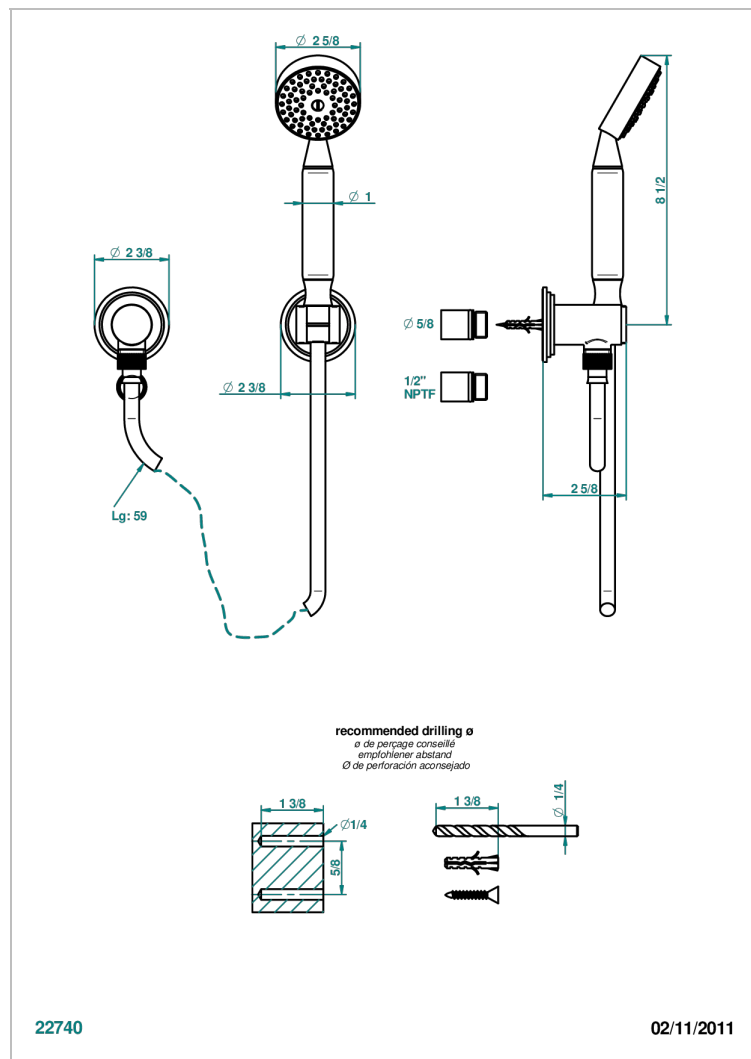

FAUBOURG METAL WITH LEVER HANDLES

G2U-52/US

Wall mounted handshower with separate fixed hook

CHARACTERISTIC

- Faubourg Metal with lever handles
- Wall mounted handshower with separate fixed hook

TECHNICAL SPECS

- Recommandé : 3 bars (max. 5 bars) - Advised : 43,5 psi (max. 72 psi)
- 9,5 l/min à 3 bars (2.5 gpm at 43.5 psi)

AVAILABLE FINITIONS

Black ceram - D30
 Blush PVD - H62
 Brass color PVD - H49
 Brown bronze color PVD - F33
 Chrome polished - A02
 Chrome polished / gold polished - G02

Matt nickel color PVD - H56
 Natural smoked Brass - A13
 Nickel antique / Sovereign - H28
 Nickel color PVD - H55
 Nickel polished - B01
 Soft gold - F30

Soft matt gold - F31
 Umber PVD - H66