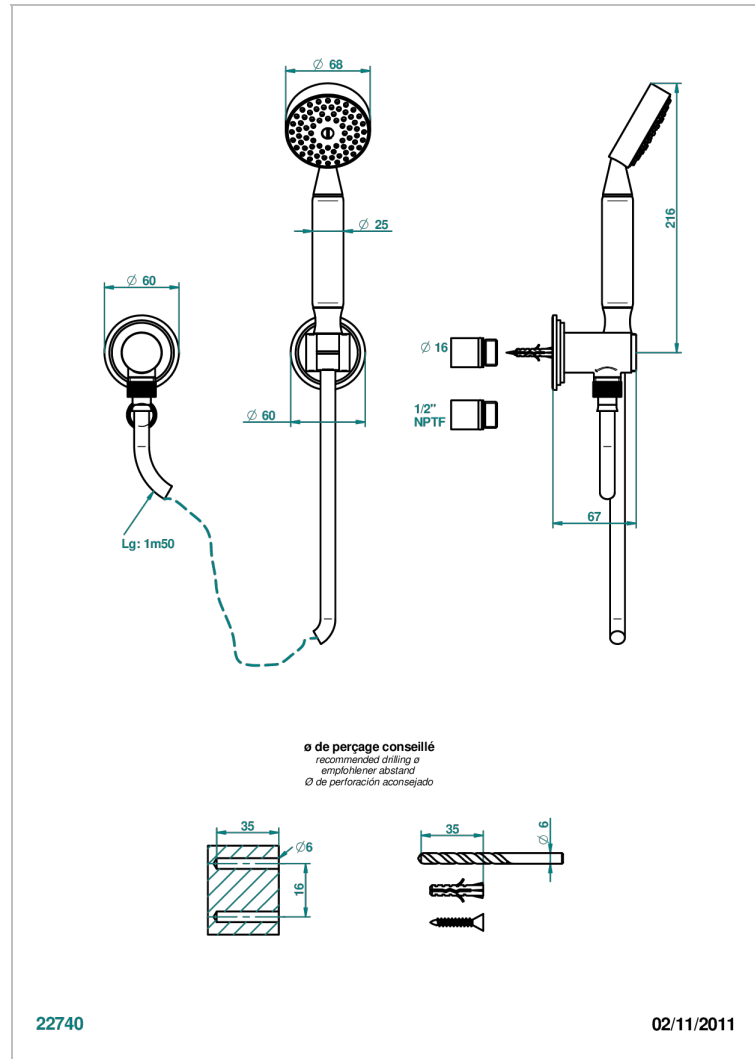

# FAUBOURG METAL

G2T-52/US

Wall mounted handshower with separate fixed hook

## CHARACTERISTIC

- Faubourg Metal
- Wall mounted handshower with separate fixed hook

## TECHNICAL SPECS

- Recommandé : 3 bars (max. 5 bars) - Advised : 43,5 psi (max. 72 psi)
- 9,5 l/min à 3 bars (2.5 gpm at 43.5 psi)