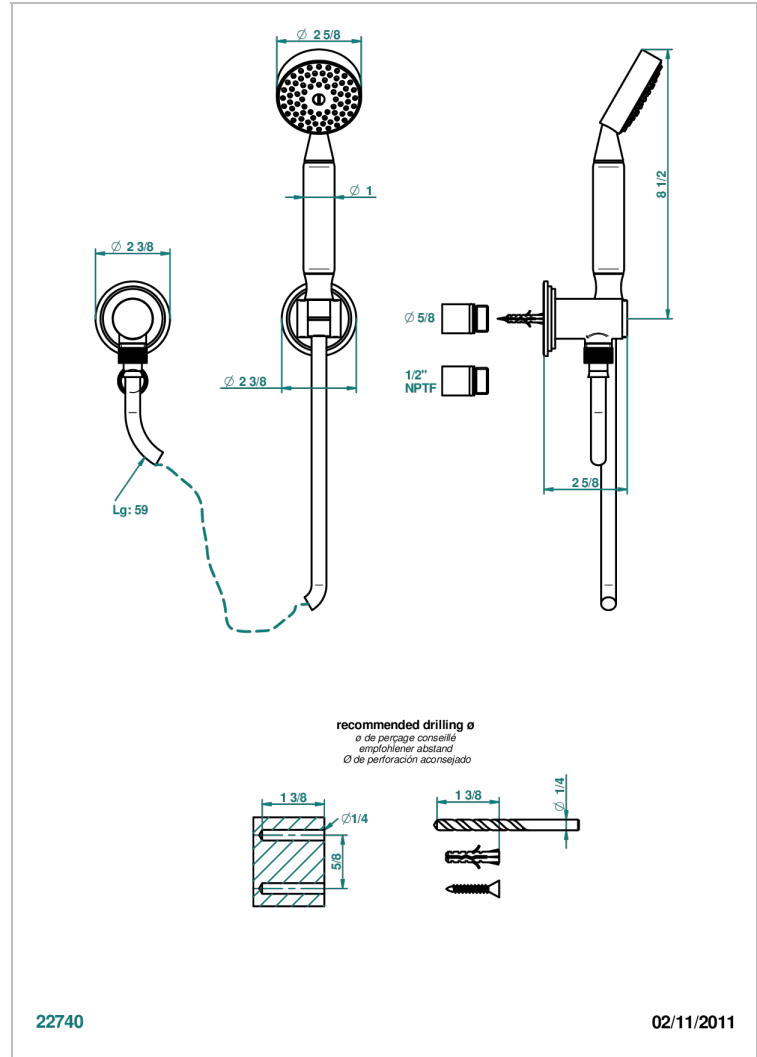

FAUBOURG METAL

G2T-52/US

Wall mounted handshower with separate fixed hook

CHARACTERISTIC

- Faubourg Metal
- Wall mounted handshower with separate fixed hook

TECHNICAL SPECS

- Recommandé : 3 bars (max. 5 bars) - Advised : 43,5 psi (max. 72 psi)
- 9,5 l/min à 3 bars (2.5 gpm at 43.5 psi)

AVAILABLE FINITIONS

Black ceram - D30
Blush PVD - H62
Brass color PVD - H49
Brown bronze color PVD - F33
Chrome polished - A02
Chrome polished / gold polished - G02

Gold color PVD - H52
Gold mat - F07
Gold polished - F01
Graphite PVD - H64
Matt Umber PVD - H67
Matt blush PVD - H60

Matt brass color PVD - H50
Matt brown bronze color PVD - F34
Matt chrome (American satin) - C02
Matt gold color PVD - H53
Matt graphite PVD - H65
Matt nickel (American satin) - C01

Matt nickel color PVD - H56
Natural smoked Brass - A13
Nickel antique / Sovereign - H28
Nickel color PVD - H55
Nickel polished - B01
Soft gold - F30

Soft matt gold - F31
Umber PVD - H66