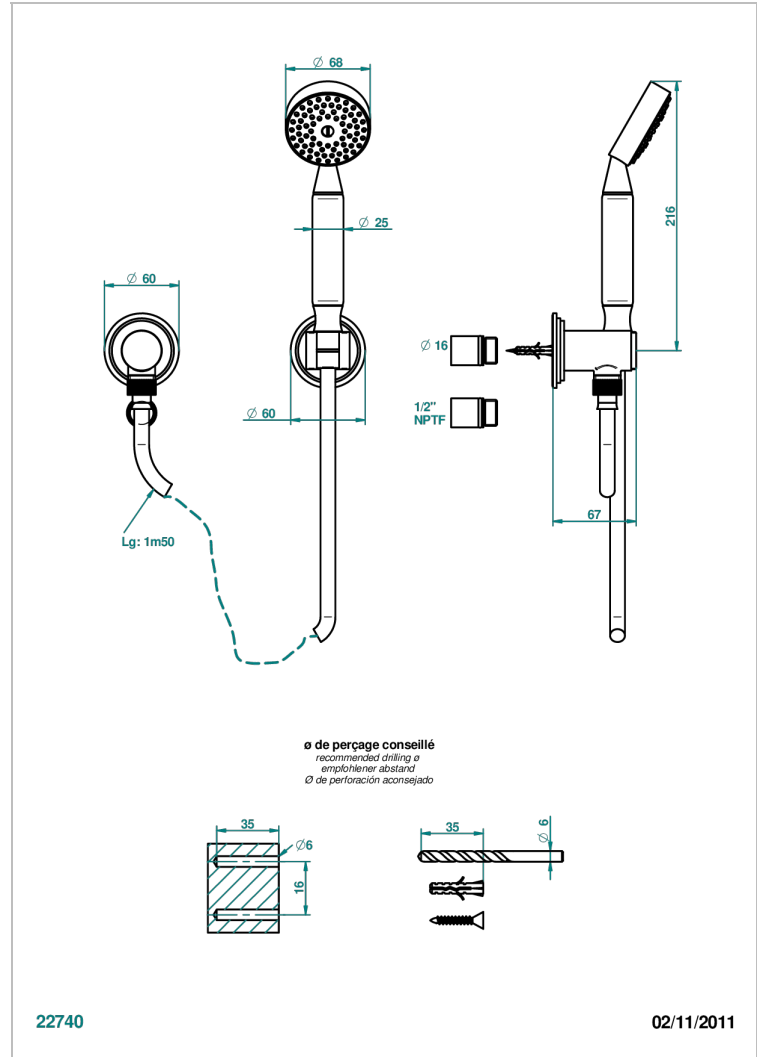

FRIVOLE WITH LEVER HANDLES

G2S-52/US

Wall mounted handshower with separate fixed hook

CHARACTERISTIC

- Frivole with lever handles
- Wall mounted handshower with separate fixed hook

TECHNICAL SPECS

- Recommandé : 3 bars (max. 5 bars) - Advised : 43,5 psi (max. 72 psi)
- 9,5 l/min à 3 bars (2.5 gpm at 43.5 psi)

Umber PVD - H66