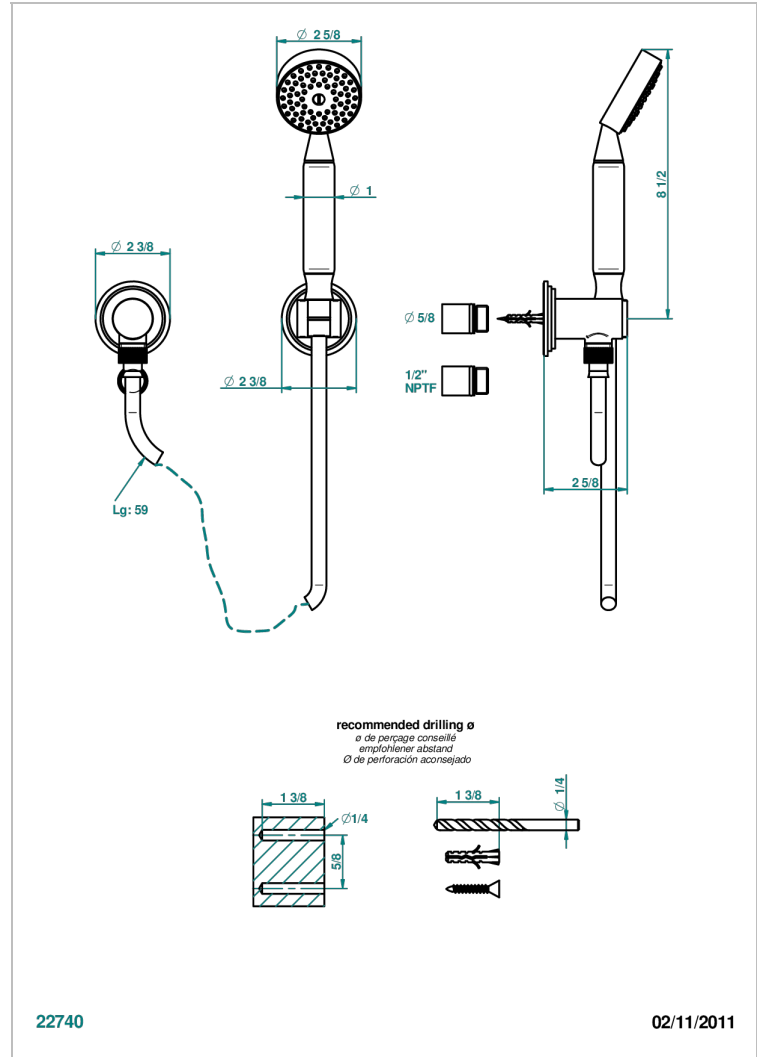

FRIVOLE

G2R-52/US

Wall mounted handshower with separate fixed hook

CHARACTERISTIC

- Frivole
- Wall mounted handshower with separate fixed hook

TECHNICAL SPECS

- Recommandé : 3 bars (max. 5 bars) - Advised : 43,5 psi (max. 72 psi)
- 9,5 l/min à 3 bars (2.5 gpm at 43.5 psi)

AVAILABLE FINITIONS

Black ceram - D30
Blush PVD - H62
Brass color PVD - H49
Brown bronze color PVD - F33
Chrome polished - A02
Chrome polished / gold polished - G02

Gold color PVD - H52
Gold mat - F07
Gold polished - F01
Graphite PVD - H64
Matt Umber PVD - H67
Matt blush PVD - H60

Matt brass color PVD - H50
Matt brown bronze color PVD - F34
Matt chrome (American satin) - C02
Matt gold color PVD - H53
Matt graphite PVD - H65
Matt nickel (American satin) - C01

Matt nickel color PVD - H56
Nickel antique / Sovereign - H28
Nickel color PVD - H55
Nickel polished - B01
Soft gold - F30
Soft matt gold - F31

Umber PVD - H66