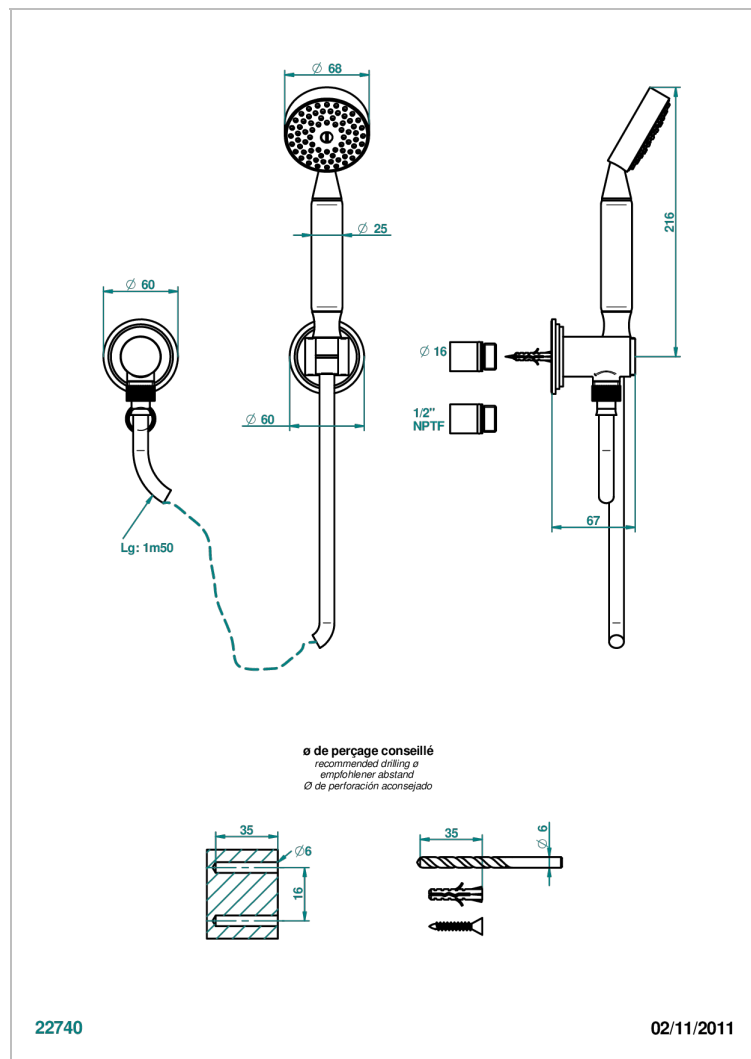

FROUFROU WITH LEVER HANDLES

G2P-52/US

Wall mounted handshower with separate fixed hook

CHARACTERISTIC

- Froufrou with lever handles
- Wall mounted handshower with separate fixed hook

TECHNICAL SPECS

- Recommandé : 3 bars (max. 5 bars) - Advised : 43,5 psi (max. 72 psi)
- 9,5 l/min à 3 bars (2.5 gpm at 43.5 psi)

Umber PVD - H66