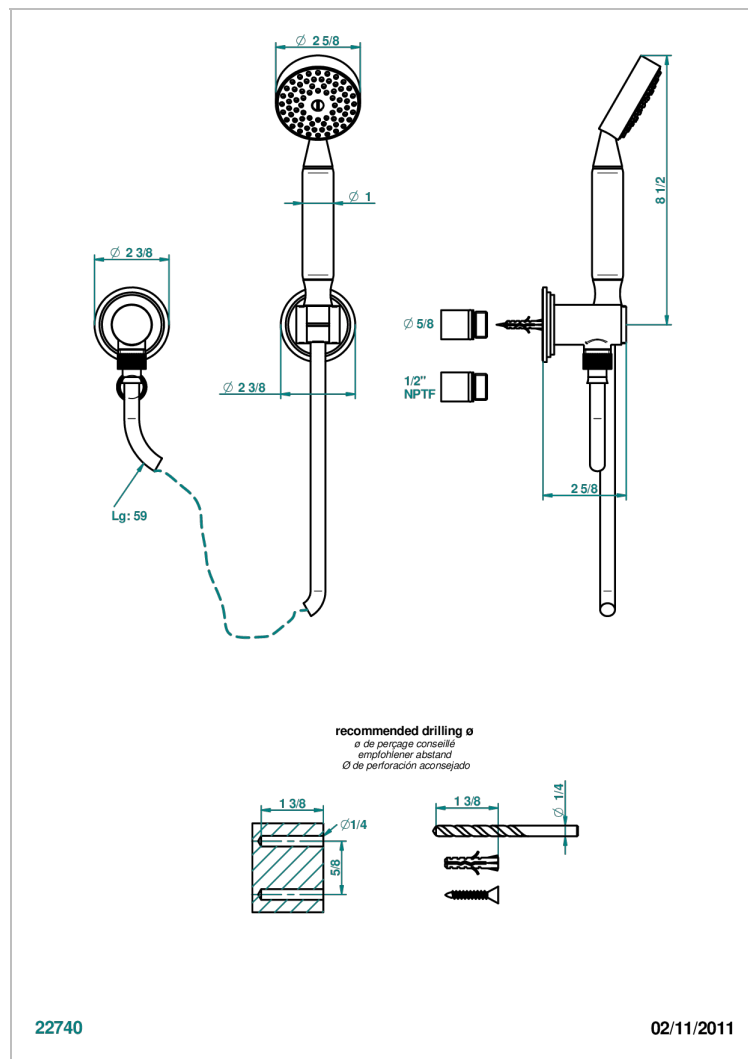

# FROUFROU WITH LEVER HANDLES

G2P-52/US

Wall mounted handshower with separate fixed hook

## CHARACTERISTIC

- Froufrou with lever handles
- Wall mounted handshower with separate fixed hook

## TECHNICAL SPECS

- Recommandé : 3 bars (max. 5 bars) - Advised : 43,5 psi (max. 72 psi)
- 9,5 l/min à 3 bars (2.5 gpm at 43.5 psi)