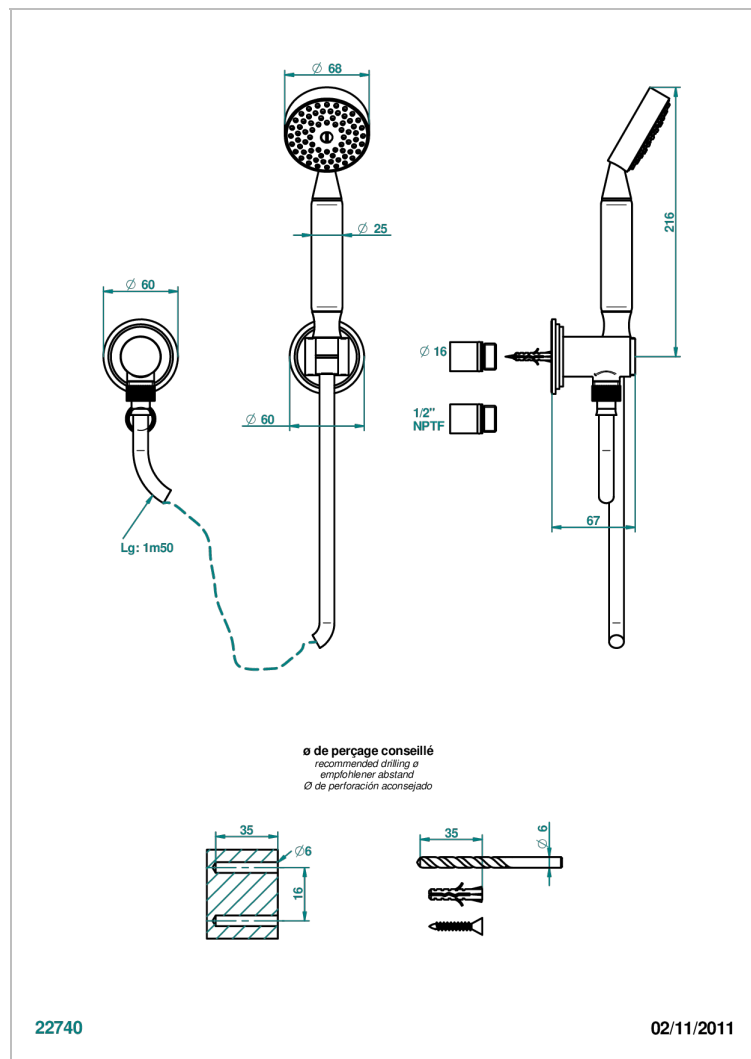

FAUBOURG BLACK PORCELAIN WITH LEVER HANDLES

G2M-52/US

Wall mounted handshower with separate fixed hook

CHARACTERISTIC

- Faubourg Black Porcelain with lever handles
- Wall mounted handshower with separate fixed hook

TECHNICAL SPECS

- Recommandé : 3 bars (max. 5 bars) - Advised : 43,5 psi (max. 72 psi)
- 9,5 l/min à 3 bars (2.5 gpm at 43.5 psi)

AVAILABLE FINITIONS

Black ceram - D30
Blush PVD - H62
Brass color PVD - H49
Brown bronze color PVD - F33
Chrome polished - A02
Chrome polished / gold polished - G02

Matt nickel color PVD - H56
Natural smoked Brass - A13
Nickel antique / Sovereign - H28
Nickel color PVD - H55
Nickel polished - B01
Soft gold - F30

Soft matt gold - F31
Umber PVD - H66