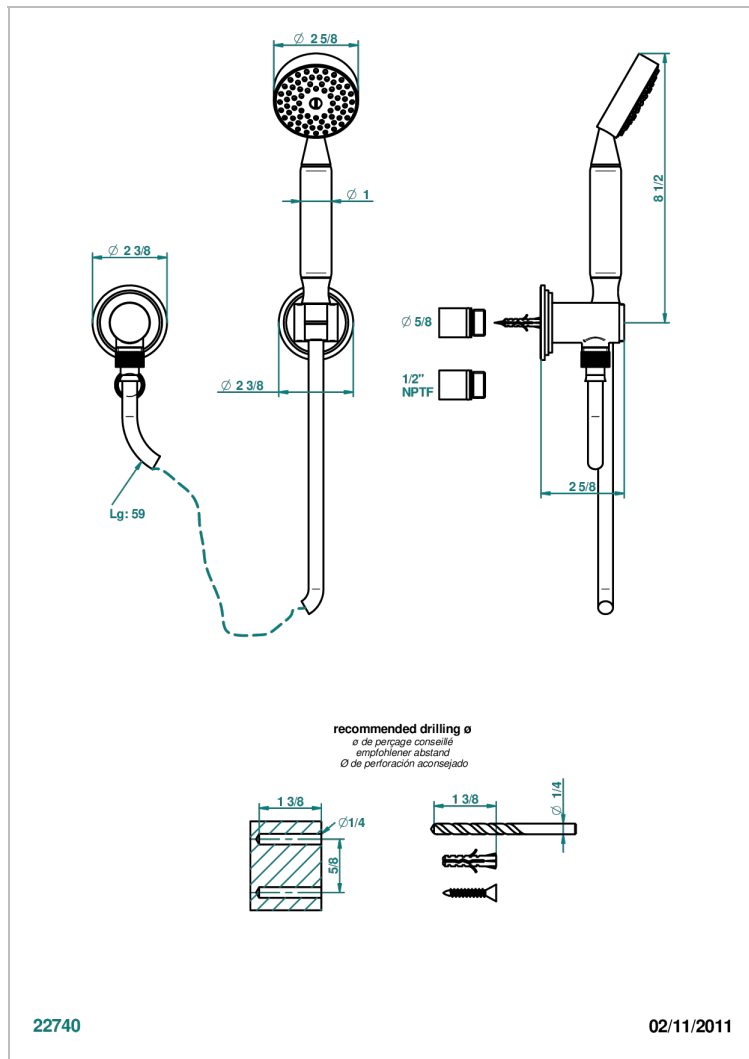

FAUBOURG BLACK PORCELAIN WITH LEVER HANDLES

G2M-52/US

Wall mounted handshower with separate fixed hook

CHARACTERISTIC

- Faubourg Black Porcelain with lever handles
- Wall mounted handshower with separate fixed hook

TECHNICAL SPECS

- Recommandé : 3 bars (max. 5 bars) - Advised : 43,5 psi (max. 72 psi)
- 9,5 l/min à 3 bars (2.5 gpm at 43.5 psi)

AVAILABLE FINITIONS

Black ceram - D30
 Blush PVD - H62
 Brass color PVD - H49
 Brown bronze color PVD - F33
 Chrome polished - A02
 Chrome polished / gold polished - G02

Matt nickel color PVD - H56
 Natural smoked Brass - A13
 Nickel antique / Sovereign - H28
 Nickel color PVD - H55
 Nickel polished - B01
 Soft gold - F30

Soft matt gold - F31
 Umber PVD - H66