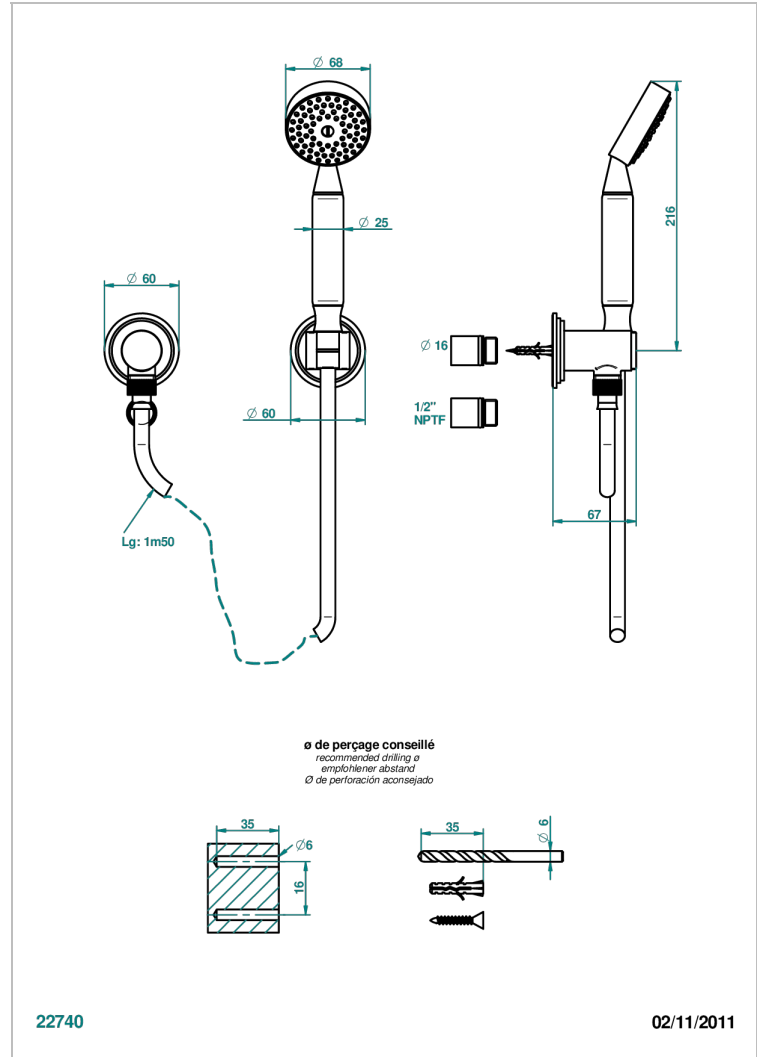

FAUBOURG BLACK PORCELAIN

G2L-52/US

Wall mounted handshower with separate fixed hook

CHARACTERISTIC

- Faubourg Black Porcelain
- Wall mounted handshower with separate fixed hook

TECHNICAL SPECS

- Recommandé : 3 bars (max. 5 bars) - Advised : 43,5 psi (max. 72 psi)
- 9,5 l/min à 3 bars (2.5 gpm at 43.5 psi)