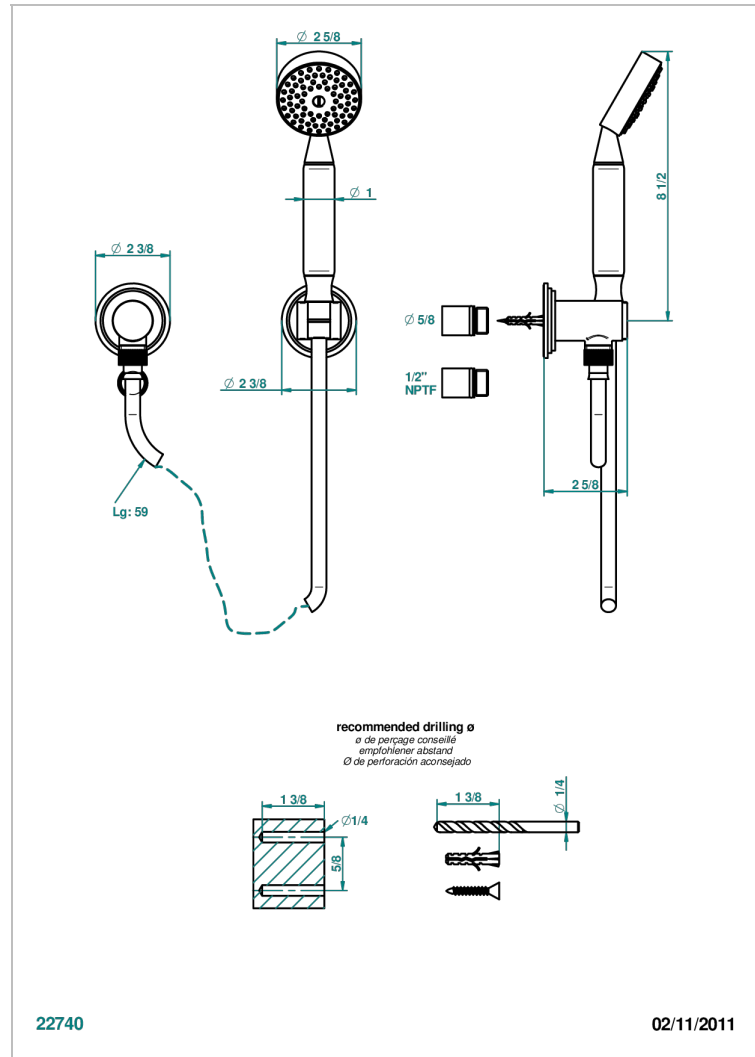

# FAUBOURG BLACK PORCELAIN

G2L-52/US

Wall mounted handshower with separate fixed hook

## CHARACTERISTIC

- Faubourg Black Porcelain
- Wall mounted handshower with separate fixed hook

## TECHNICAL SPECS

- Recommandé : 3 bars (max. 5 bars) - Advised : 43,5 psi (max. 72 psi)
- 9,5 l/min à 3 bars (2.5 gpm at 43.5 psi)