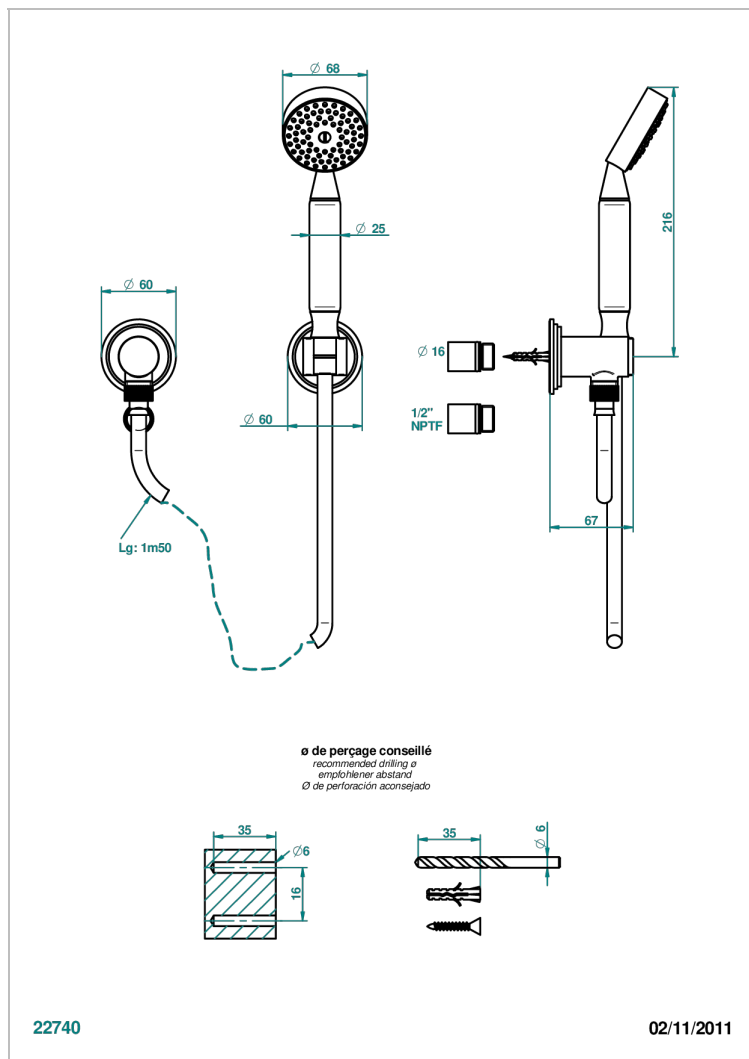

FAUBOURG WHITE PORCELAIN WITH LEVER HANDLES

G2J-52/US

Wall mounted handshower with separate fixed hook

CHARACTERISTIC

- Faubourg White Porcelain with lever handles
- Wall mounted handshower with separate fixed hook

TECHNICAL SPECS

- Recommandé : 3 bars (max. 5 bars) - Advised : 43,5 psi (max. 72 psi)
- 9,5 l/min à 3 bars (2.5 gpm at 43.5 psi)

AVAILABLE FINITIONS

Black ceram - D30
Blush PVD - H62
Brass color PVD - H49
Brown bronze color PVD - F33
Chrome polished - A02
Chrome polished / gold polished - G02

Matt nickel color PVD - H56
Natural smoked Brass - A13
Nickel antique / Sovereign - H28
Nickel color PVD - H55
Nickel polished - B01
Soft gold - F30

Soft matt gold - F31
Umber PVD - H66