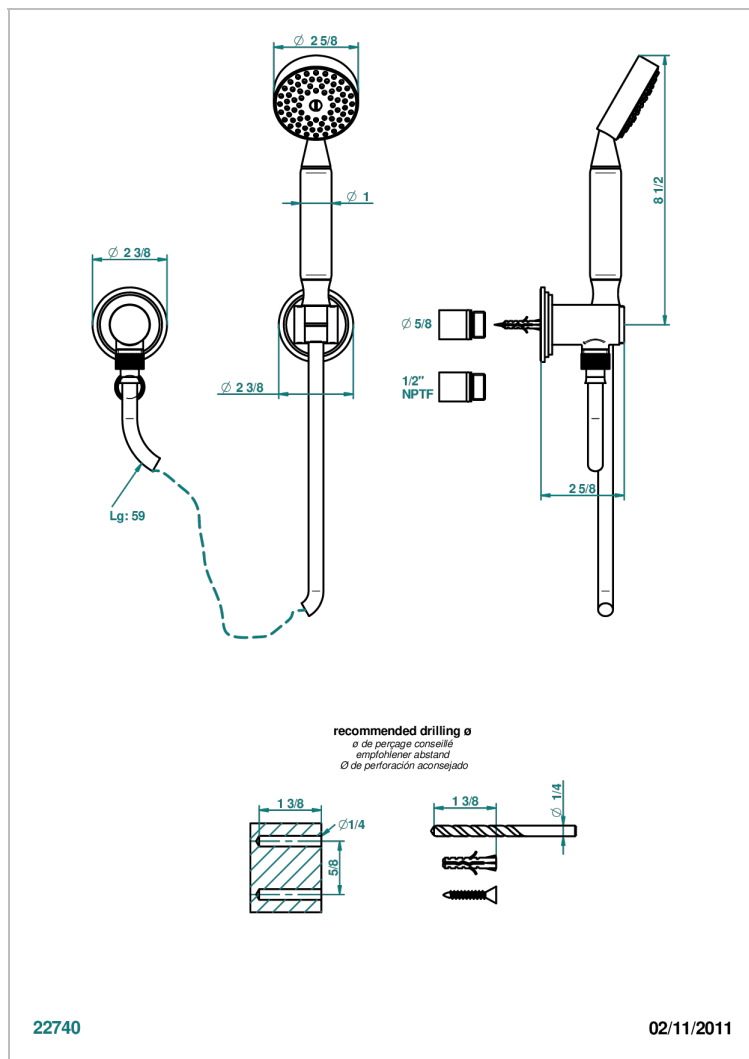

FAUBOURG WHITE PORCELAIN WITH LEVER HANDLES

G2J-52/US

Wall mounted handshower with separate fixed hook

CHARACTERISTIC

- Faubourg White Porcelain with lever handles
- Wall mounted handshower with separate fixed hook

TECHNICAL SPECS

- Recommandé : 3 bars (max. 5 bars) - Advised : 43,5 psi (max. 72 psi)
- 9,5 l/min à 3 bars (2.5 gpm at 43.5 psi)

AVAILABLE FINITIONS

Black ceram - D30
Blush PVD - H62
Brass color PVD - H49
Brown bronze color PVD - F33
Chrome polished - A02
Chrome polished / gold polished - G02

Matt nickel color PVD - H56
Natural smoked Brass - A13
Nickel antique / Sovereign - H28
Nickel color PVD - H55
Nickel polished - B01
Soft gold - F30

Soft matt gold - F31
Umber PVD - H66