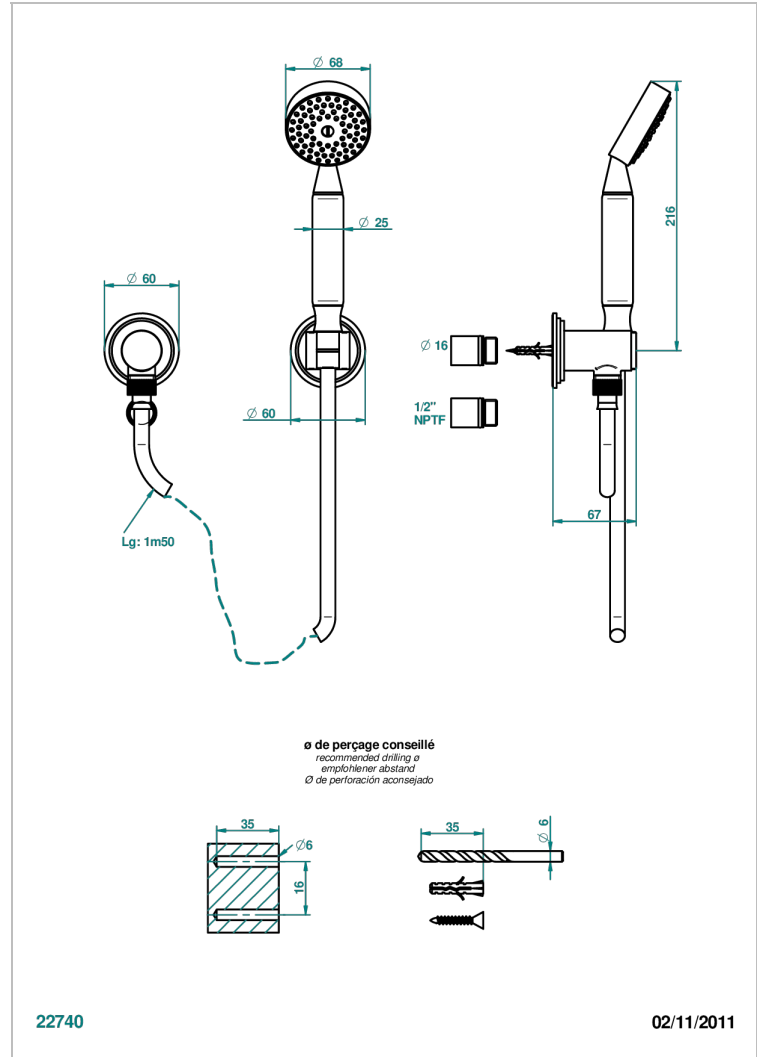

# LE 9 HOWLITE

G2H-52/US

Wall mounted handshower with separate fixed hook

## CHARACTERISTIC

- Le 9 Howlite
- Wall mounted handshower with separate fixed hook