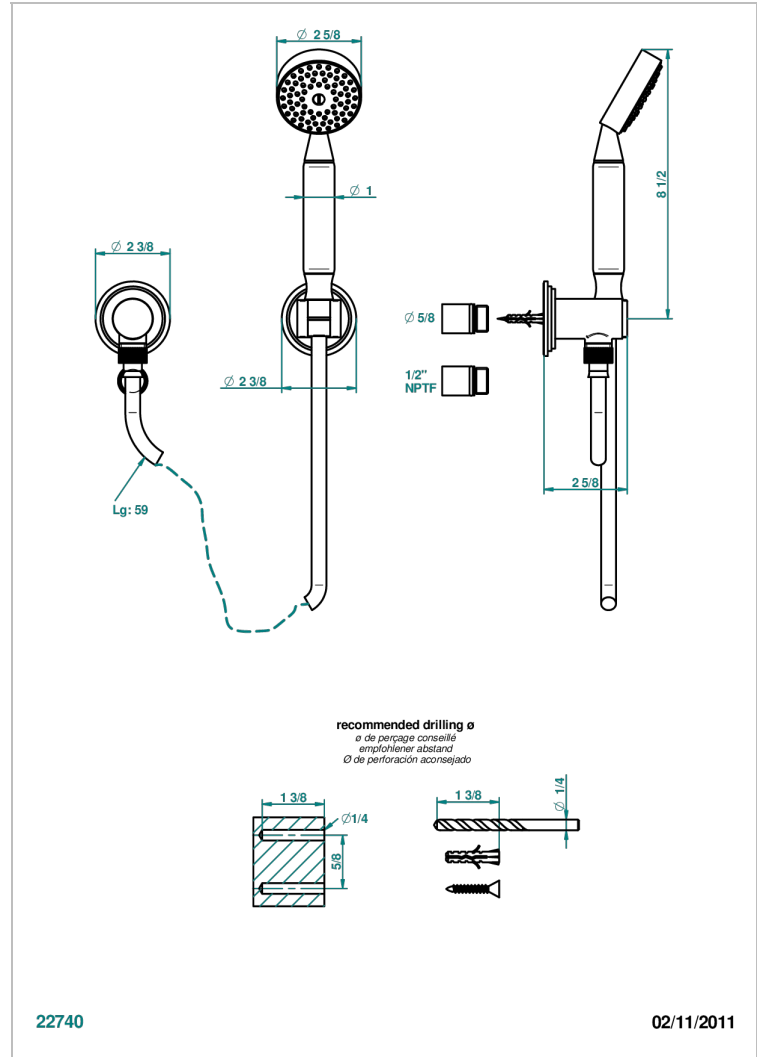

# LE 9 HOWLITE

G2H-52/US

Wall mounted handshower with separate fixed hook

## CHARACTERISTIC

- Le 9 Howlite
- Wall mounted handshower with separate fixed hook

## TECHNICAL SPECS

- Recommandé : 3 bars (max. 5 bars) - Advised : 43,5 psi (max. 72 psi)
- 9,5 l/min à 3 bars (2.5 gpm at 43.5 psi)