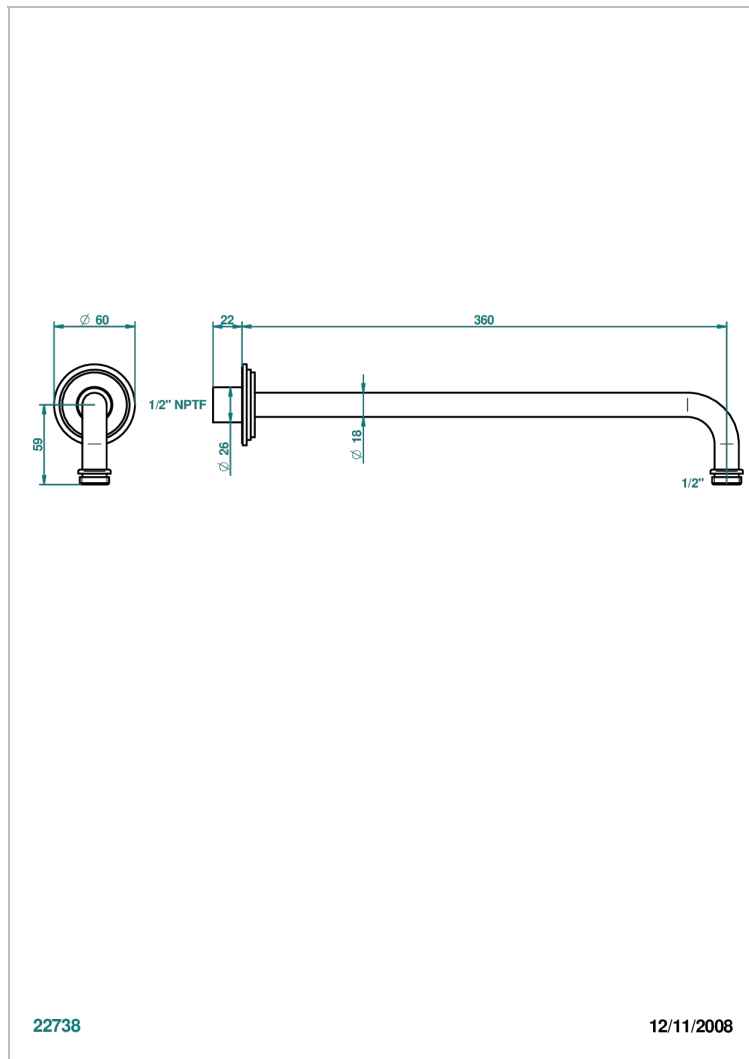

FAUBOURG METAL WITH LEVER HANDLES

G2U-84BC/US

Horizontal shower arm, 90° 14" long

THG[®]
PARIS

CHARACTERISTIC

- Faubourg Metal with lever handles
- Horizontal shower arm, 90° 14" long

AVAILABLE FINITIONS

Black ceram - D30