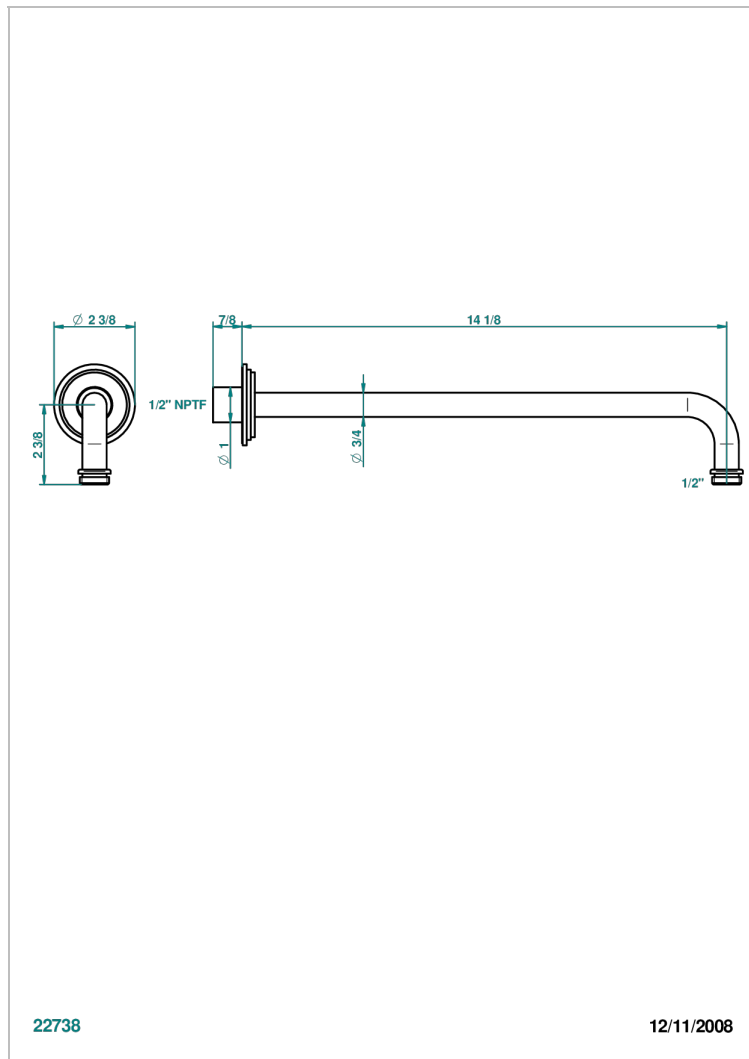

FAUBOURG METAL WITH LEVER HANDLES

G2U-84BC/US

Horizontal shower arm, 90° 14" long

THG[®]
PARIS

CHARACTERISTIC

- Faubourg Metal with lever handles
- Horizontal shower arm, 90° 14" long

AVAILABLE FINITIONS

Black ceram - D30
Blush PVD - H62
Brass color PVD - H49
Brown bronze color PVD - F33
Chrome polished - A02
Chrome polished / gold polished - G02