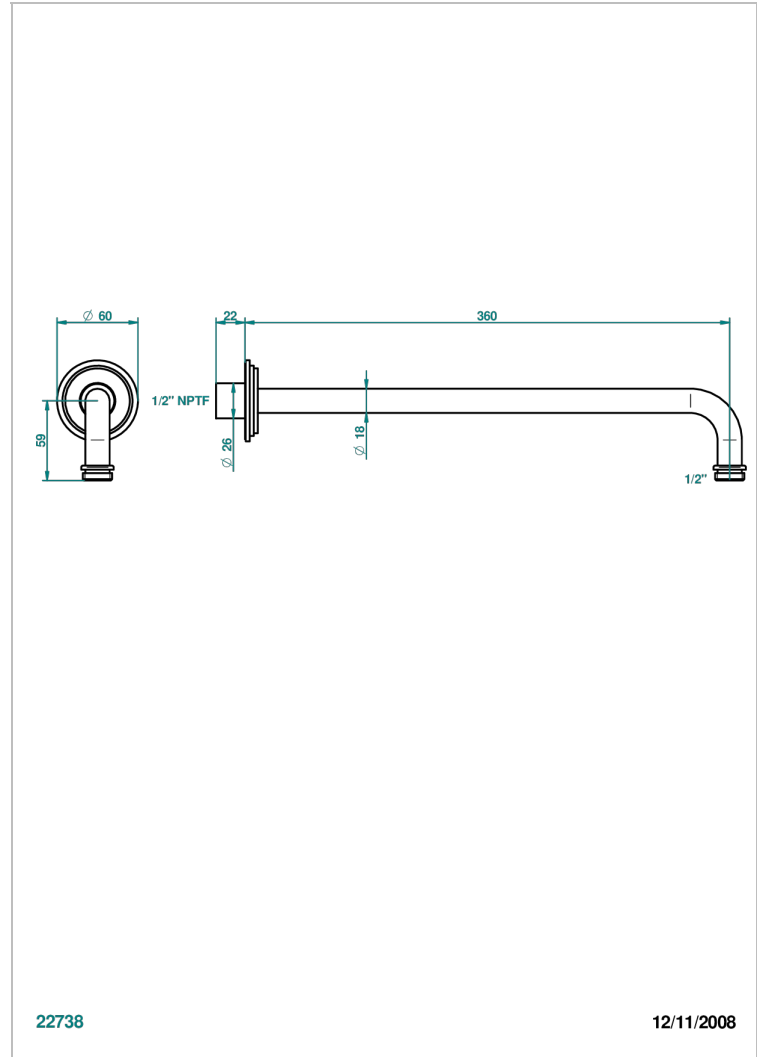

FAUBOURG METAL

G2T-84BC/US

Horizontal shower arm, 90° 14" long

22738

12/11/2008

CHARACTERISTIC

- Faubourg Metal
- Horizontal shower arm, 90° 14" long

AVAILABLE FINITIONS