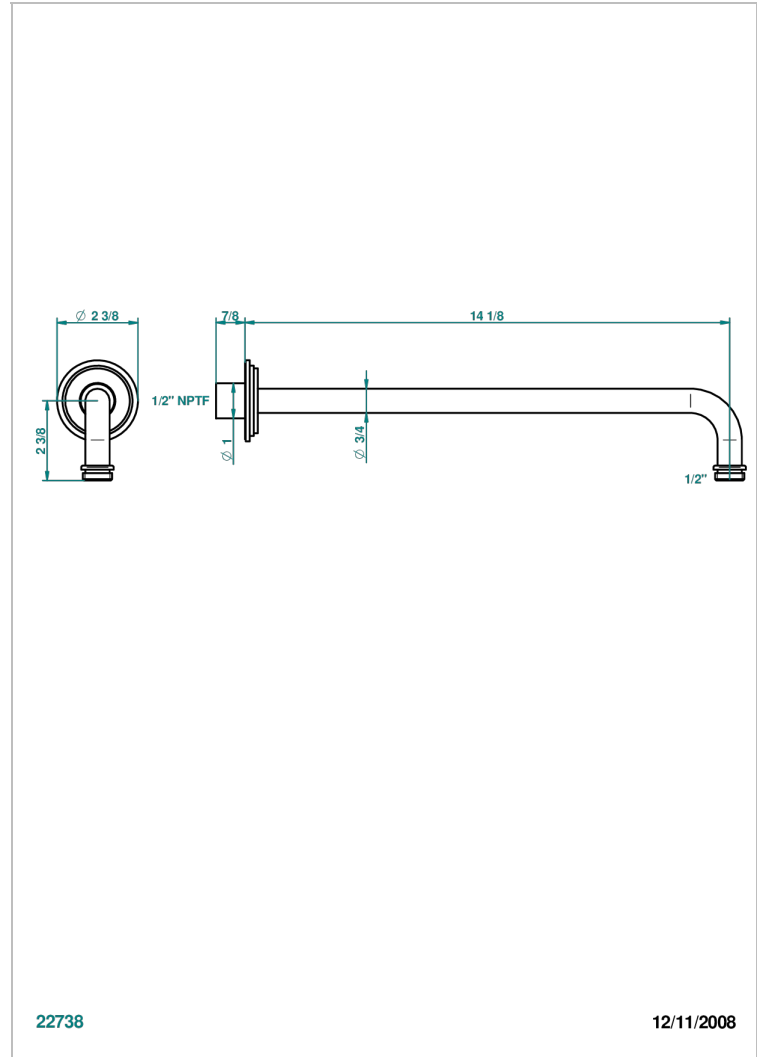

FAUBOURG METAL

G2T-84BC/US

Horizontal shower arm, 90° 14" long

22738

12/11/2008

CHARACTERISTIC

- Faubourg Metal
- Horizontal shower arm, 90° 14" long

AVAILABLE FINITIONS