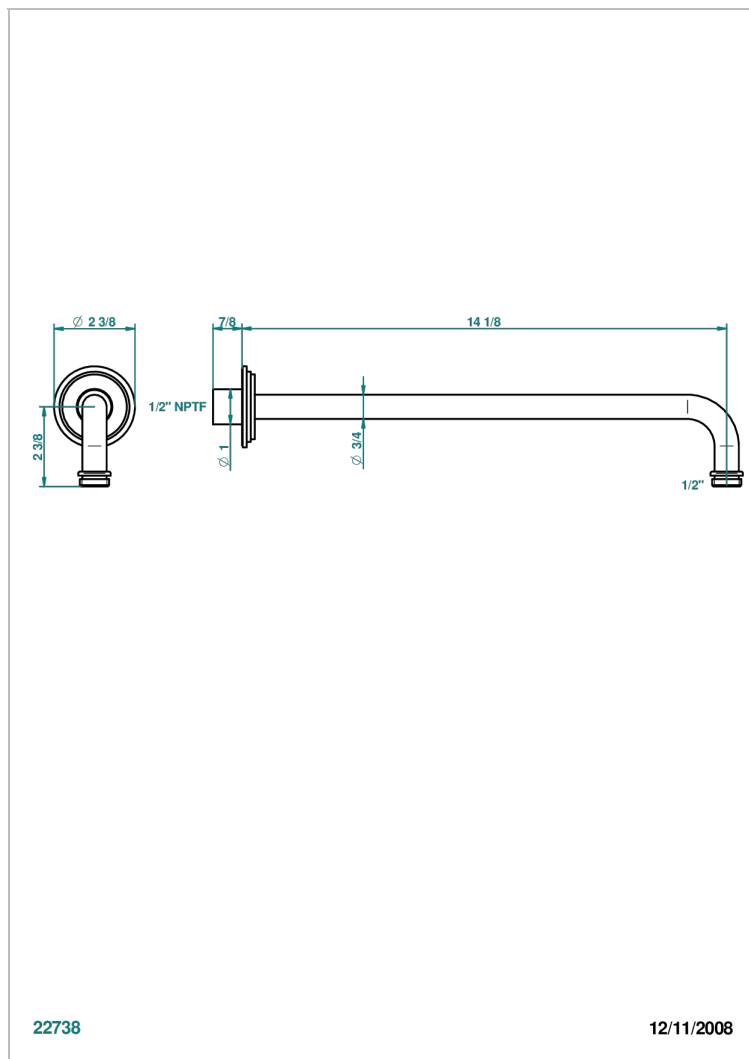

FRIVOLE WITH LEVER HANDLES

G2S-84BC/US

Horizontal shower arm, 90° 14" long

THG[®]
PARIS

22738

12/11/2008

CHARACTERISTIC

- Frivole with lever handles
- Horizontal shower arm, 90° 14" long