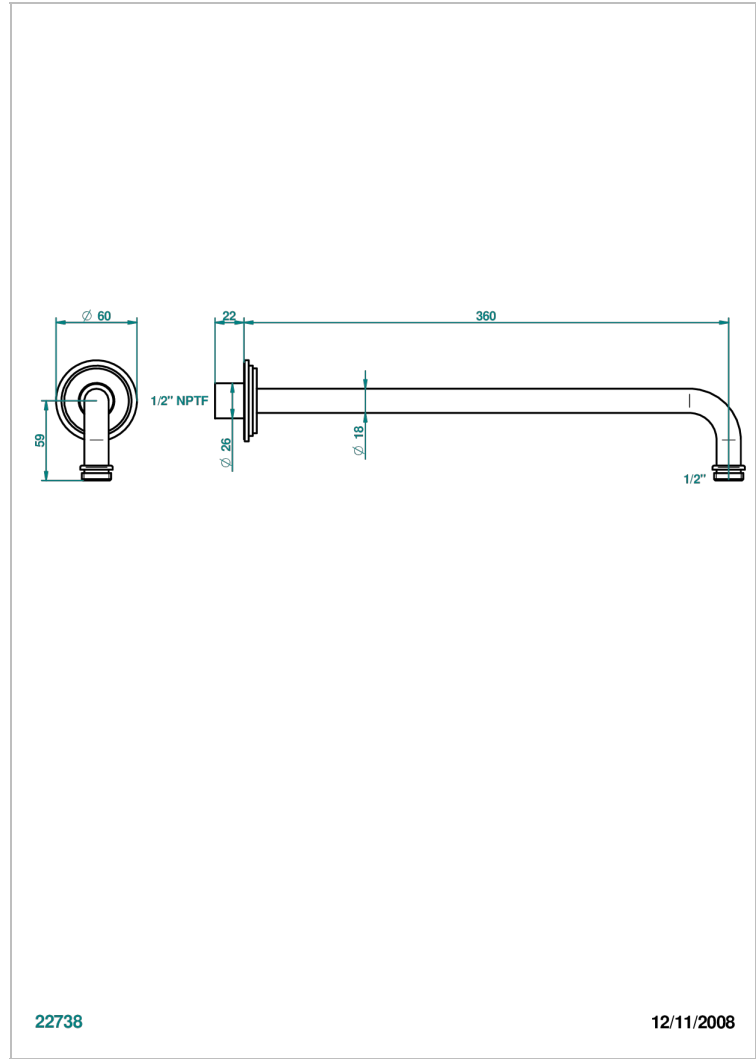

FRIVOLE

G2R-84BC/US

Horizontal shower arm, 90° 14" long

THG[®]
PARIS

CHARACTERISTIC

- Frivole
- Horizontal shower arm, 90° 14" long

AVAILABLE FINITIONS

Black ceram - D30
Blush PVD - H62
Brass color PVD - H49
Brown bronze color PVD - F33
Chrome polished - A02
Chrome polished / gold polished - G02

Matt nickel color PVD - H56
Nickel antique / Sovereign - H28
Nickel color PVD - H55
Nickel polished - B01
Soft gold - F30
Soft matt gold - F31

Umber PVD - H66