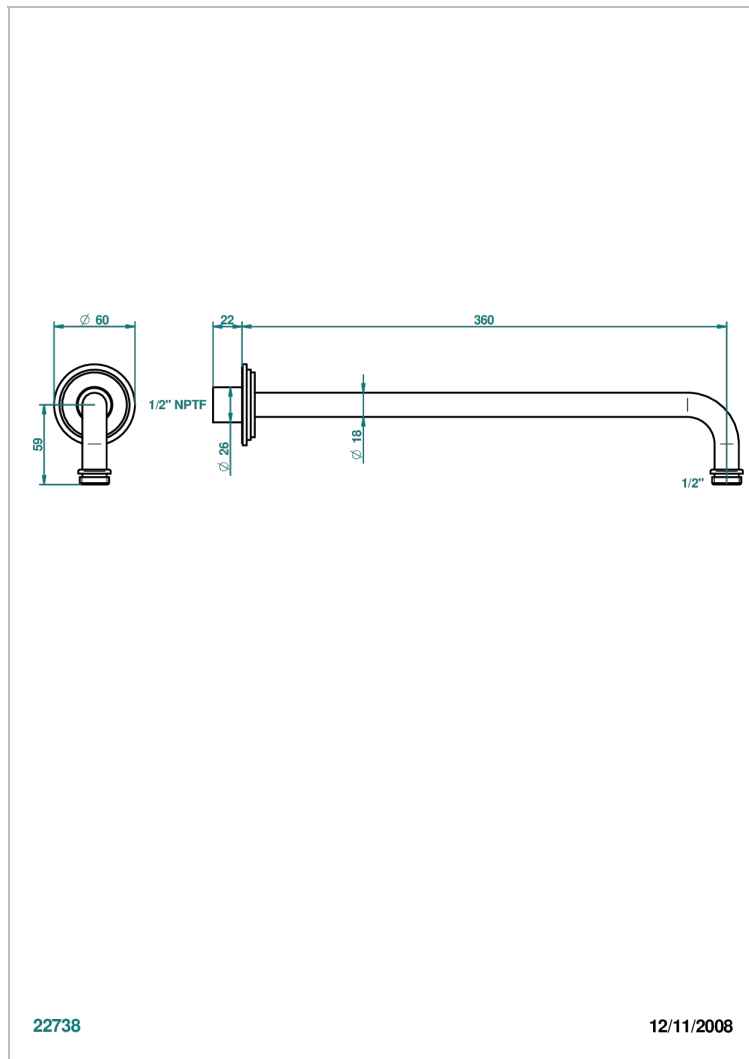

FROUFROU WITH LEVER HANDLES

G2P-84BC/US

Horizontal shower arm, 90° 14" long

THG[®]
PARIS

22738

12/11/2008

CHARACTERISTIC

- Froufrou with lever handles
- Horizontal shower arm, 90° 14" long