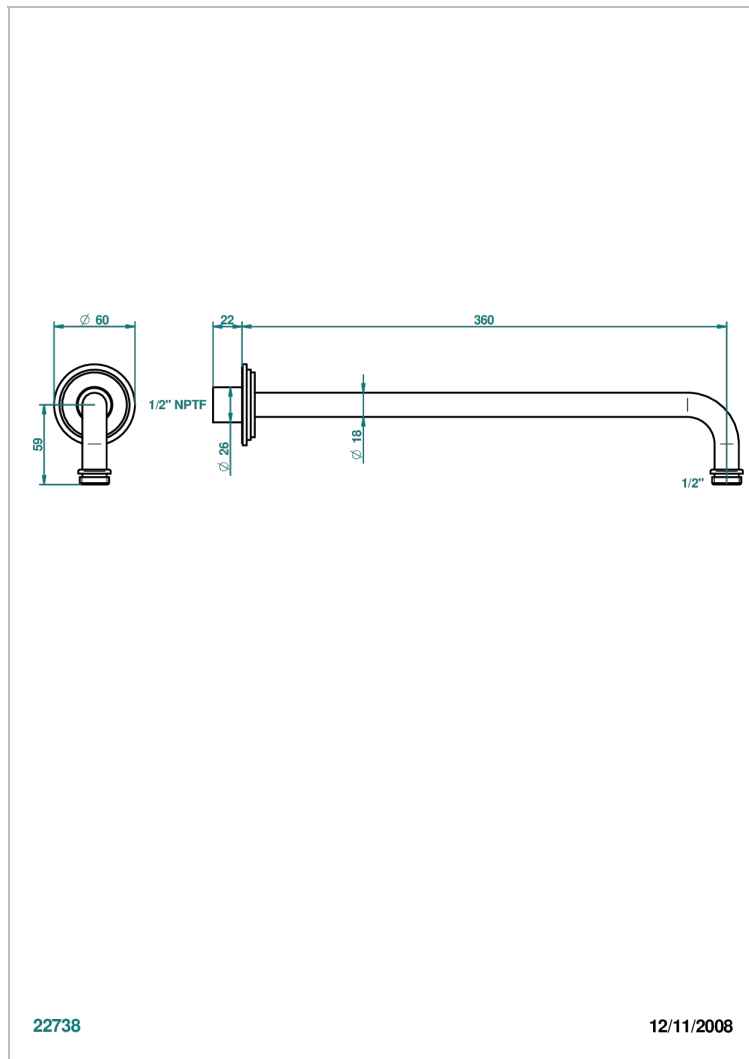

FAUBOURG BLACK PORCELAIN WITH LEVER HANDLES

G2M-84BC/US

Horizontal shower arm, 90° 14" long

22738

12/11/2008

CHARACTERISTIC

- Faubourg Black Porcelain with lever handles
- Horizontal shower arm, 90° 14" long