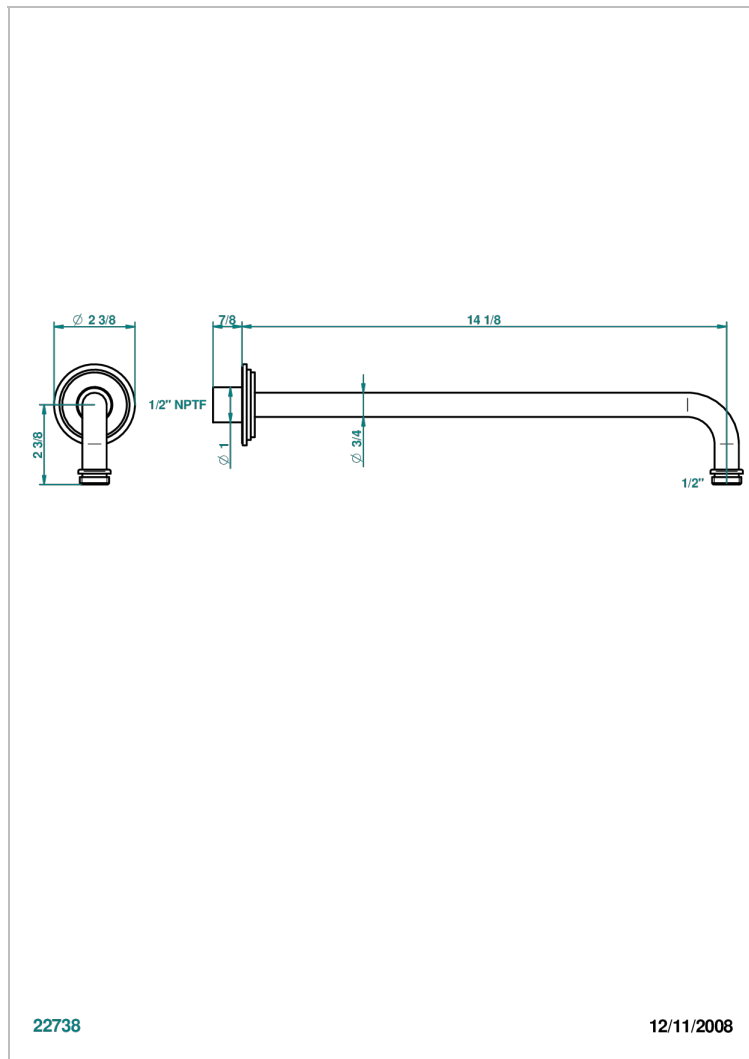

FAUBOURG BLACK PORCELAIN WITH LEVER HANDLES

G2M-84BC/US

Horizontal shower arm, 90° 14" long

CHARACTERISTIC

- Faubourg Black Porcelain with lever handles
- Horizontal shower arm, 90° 14" long

AVAILABLE FINITIONS