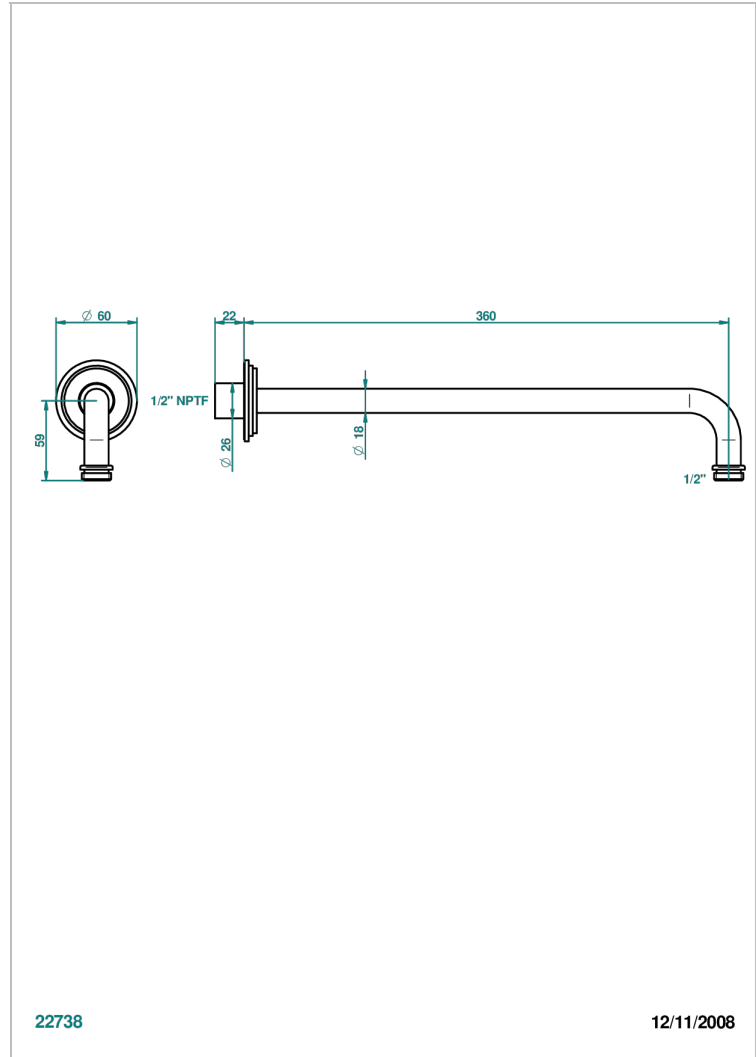

FAUBOURG WHITE PORCELAIN

G2K-84BC/US

Horizontal shower arm, 90° 14" long

CHARACTERISTIC

- Faubourg White Porcelain
- Horizontal shower arm, 90° 14" long

AVAILABLE FINITIONS

Black ceram - D30
Blush PVD - H62
Brass color PVD - H49
Brown bronze color PVD - F33
Chrome polished - A02
Chrome polished / gold polished - G02